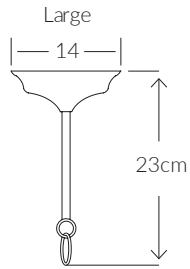

## LUCIENNE METAL CHANDELIER 11077

100cm chain supplied

Consult chart (right) for sizing

\*The product height, does not include the ceiling cup dimension.  
Please refer to the diagram above for the ceiling cup dimensions.

### SIZES\*

10 light	H 85cm H 29.5"	Diam 75cm Diam 29.5"	Kg 11 Lb 24.2
24 light	H 85cm H 29.5"	Diam 140cm Diam 55.1"	Kg 60 Lb 132.3
24 light	H 95cm H 37.4"	Diam 180cm Diam 70.9"	Kg 70 Lb 154.3

Bespoke sizes available