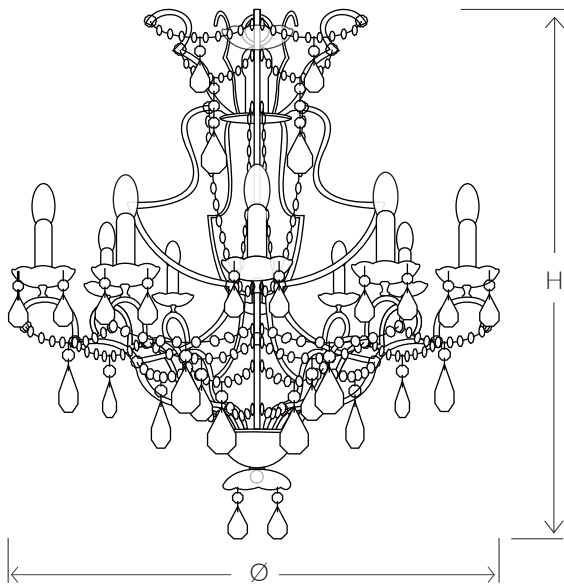

## LUCIENNE METAL CHANDELIER 11077

100cm chain supplied

Consult chart (right) for sizing

\*The product height, does not include the ceiling cup dimension.  
Please refer to the diagram above for the ceiling cup dimensions.

### SIZES\*

10 light	H 85cm H 29.5"	Diam 75cm Diam 29.5"	Kg 11 Lb 24.2
24 light	H 85cm H 29.5"	Diam 140cm Diam 55.1"	Kg 60 Lb 132.3
24 light	H 95cm H 37.4"	Diam 180cm Diam 70.9"	Kg 70 Lb 154.3

Bespoke sizes available