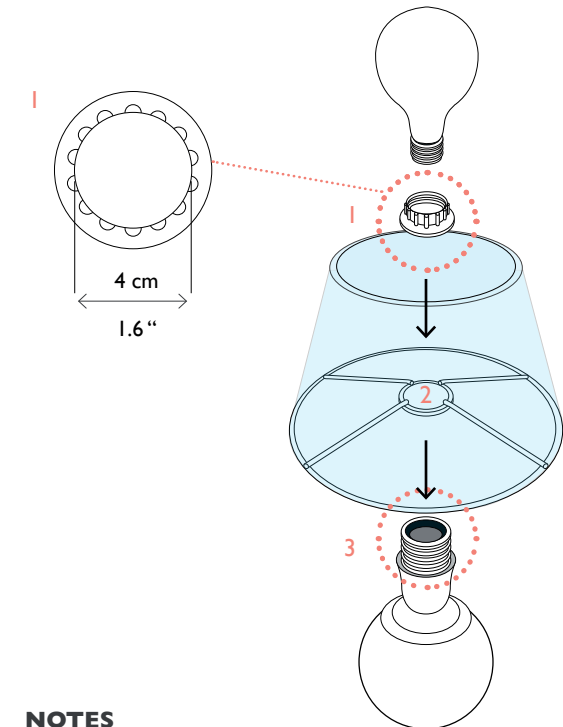

NOTES

SHADES

Silk and Cotton shades available for this product.
Colour palettes available online.