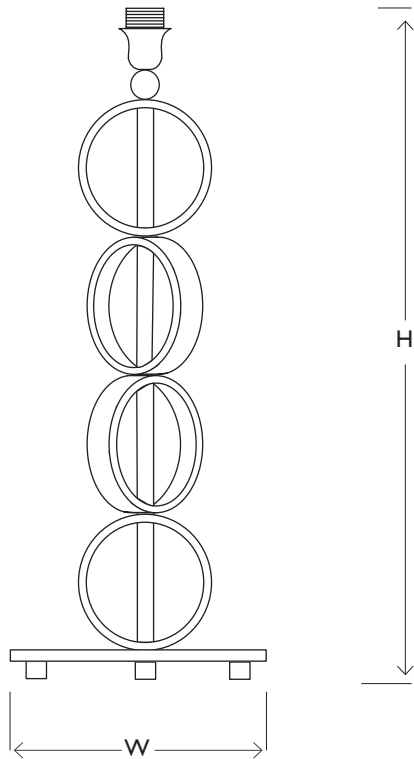

VILLAVERDE LONDON

ZURI METAL TABLE LAMP | I1043

BESPOKE SIZES AVAILABLE*

SIZES*

I light	H 58cm H 22.8"	W 22cm W 8.7"

Measurements exclude shade

Consult chart (right) for sizing

Consult chart (right) for sizing

*The Height of the Table lamp is taken from the lowest point of the products to the light fitting. (Shades excluded)

All our product are handmade, therefore small variances may occur in size and colour.

FINISHES AVAILABLE

Colour palettes available online.

ELECTRICALS

Lightbulbs are not supplied

UK

220V E27 Candle bulb, 25W / 40W max

USA

120V E26 Candle bulb 40W max

STANDARD

All lighting is made to CE standards

UL listing upon request