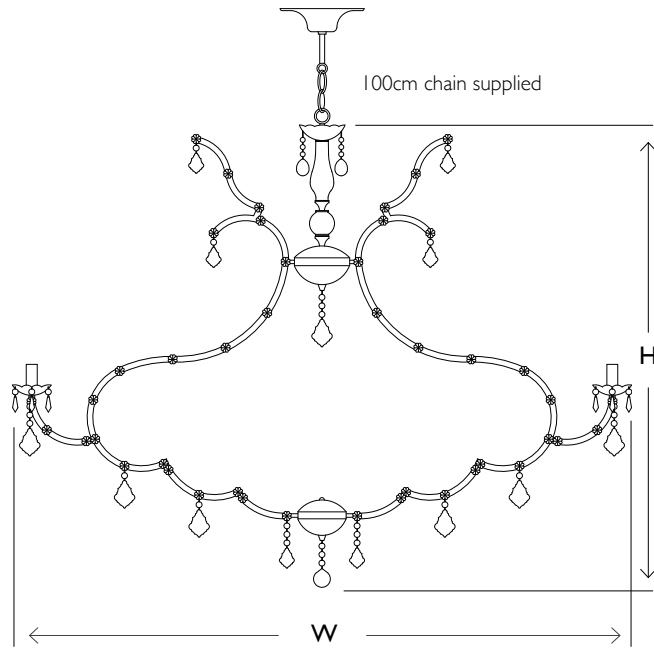

VILLAVERDE
LONDON
VIENNA
CRYSTAL CHANDELIER 10849

COLLECTION

WITHIN COLLECTION:
Wall Lights

MATERIALS

CRYSTAL
Hand crafted crystal

OTHER FINISHES
Frame available in Chrome or Gold.

DETAILS

SUSPENSION

All ceiling lights are supplied with approximately 100cm or 40" of chain. If additional chain is required please specify this with your order so that the fitting can be wired with an additional amount of cable. Additional costs may apply.

NOTES

SHADES

Silk and Cotton shades available for this product. Colour palettes available online.

SIZES* Bespoke sizes available

12 light	H 95cm	W 110cm	Kg 38
	H 37.4"	W 43.3"	Lb 83.7
24 light	H 105cm	W 130cm	Kg 46
	H 41.3"	W 51.1"	Lb 101.4

Consult chart (right) for sizing

*The height of the ceiling light is taken from the lowest point of the fitting to where the chain starts. An allowance of approximately 18cm or 7" should be added to the height of such ceiling lights to allow for a minimal length of chain and the ceiling rose.