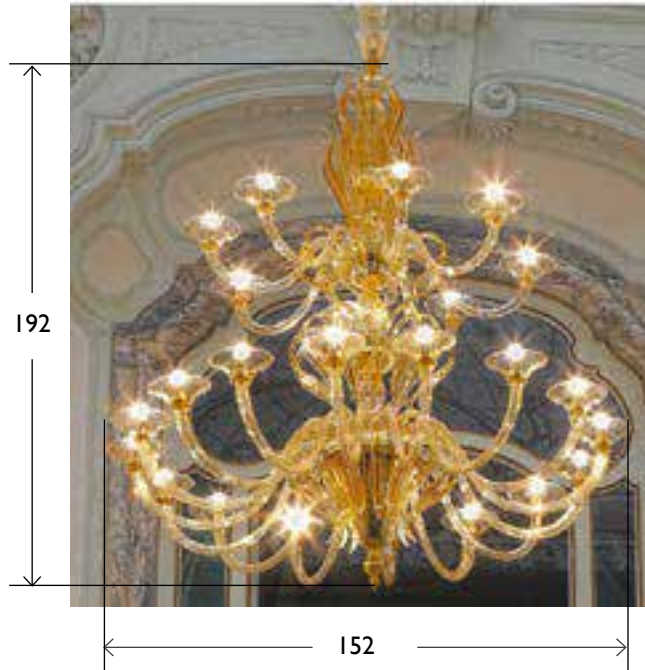

VILLAVERDE

LONDON

TREVISO

LARGE CRYSTAL CHANDELIER

16 + 8 LIGHT CHANDELIER PICTURE

Consult chart (right) for sizing

*The height of the ceiling light is taken from the lowest point of the fitting to where the chain starts. An allowance of approximately 18cm or 7" should be added to the height of such ceiling lights to allow for a minimal length of chain and the ceiling rose.

All our product are handmade, therefore variances may occur in size and colour.

SIZES* Bespoke sizes available

12+6 light	H 188 cm H 74"	W 148cm W 58.3"	Kg 56 Lb 123.2
16+8 light	H 192 cm H 422.4"	W 152cm W 334.4"	Kg 64 Lb 140.8

MATERIALS

CRYSTAL
Hand crafted crystal.

OTHER FINISHES
Frame available in Chrome or Gold.

DETAILS

SUSPENSION

All ceiling lights are supplied with approximately 100cm or 40" of chain. If additional chain is required please specify this with your order so that the fitting can be wired with an additional amount of cable. Additional costs may apply.