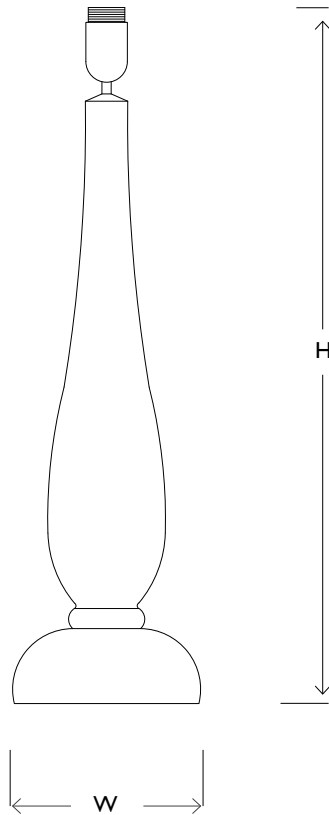

## STELO

MURANO TABLE LAMP 10941

#### SIZES\*

I light	H 68cm	W 20cm
	H 26.8"	W 7.9"

Measurements exclude shade

Consult chart (right) for sizing

Consult chart (right) for sizing

\*The Height of the Table lamp is taken from the lowest point of the products to the light fitting. (Shades excluded)