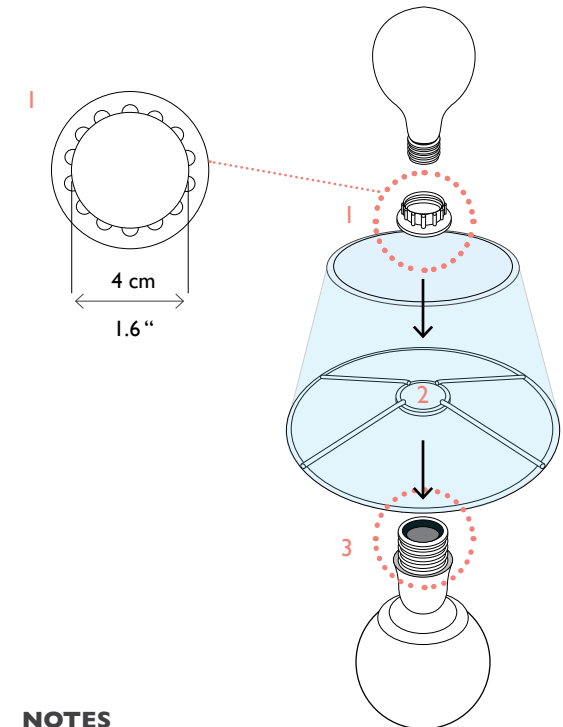

STANDARD

All lighting is made to CE standards
UL listing upon request

BESPOKE SIZES AVAILAIBLE*

SIZES*

I light	H 68cm	W 20cm
	H 26.8"	W 7.9"

Measurements exclude shade

Consult chart (right) for sizing

Consult chart (right) for sizing

*The Height of the Table lamp is taken from the lowest point of the products to the light fitting. (Shades excluded)

All our product are handmade, therefore small variances may occur in size and colour.

NOTES

SHADES

Silk and Cotton shades available for this product.
Colour palettes available online.