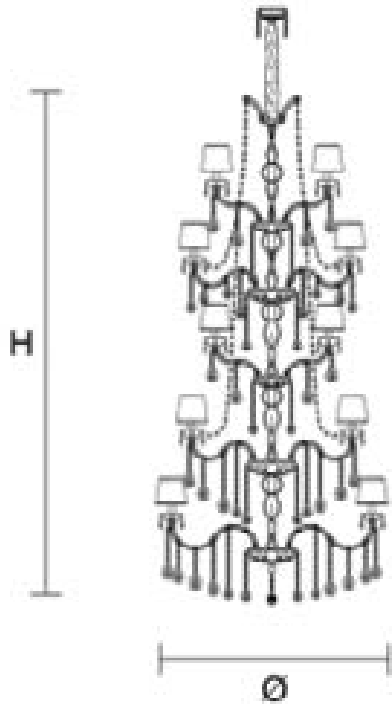

VILLAVERDE

LONDON

RIALTO

LARGE CRYSTAL CHANDELIER

SIZES* Bespoke sizes available

20 light	H 140 cm H 55.1"	W 110cm W 43.31"	Kg 89 Lb 195.8
48 light	H 240 cm H 94.49"	W 110cm W 43.31"	Kg 140 Lb 308

*The height of the ceiling light is taken from the lowest point of the fitting to where the chain starts. An allowance of approximately 18cm or 7" should be added to the height of such ceiling lights to allow for a minimal length of chain and the ceiling rose.

All our product are handmade, therefore variances may occur in size and colour.

MATERIALS

CRYSTAL
Hand crafted crystal.

OTHER FINISHES
Frame available in Chrome or Gold.

DETAILS

SUSPENSION

All ceiling lights are supplied with approximately 100cm or 40" of chain. If additional chain is required please specify this with your order so that the fitting can be wired with an additional amount of cable. Additional costs may apply.