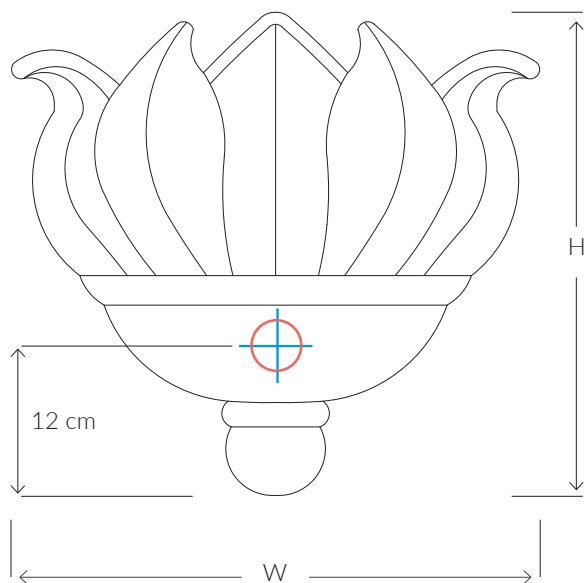

## QUARZO MURANO WALL LIGHT I0803

Consult chart (right) for sizing

\*The height of the wall light is taken from the lowest point of the fitting to the top of the wall light.

All our product are handmade, therefore small variances may occur.

### SIZES\*

2 light	H 22cm H 8.7"	W 35cm W 13.8"	D 22cm D 8.7"
5 light	H 26cm H 10.2"	W 52cm W 20.5"	D 27cm D 10.6"

Bespoke size available