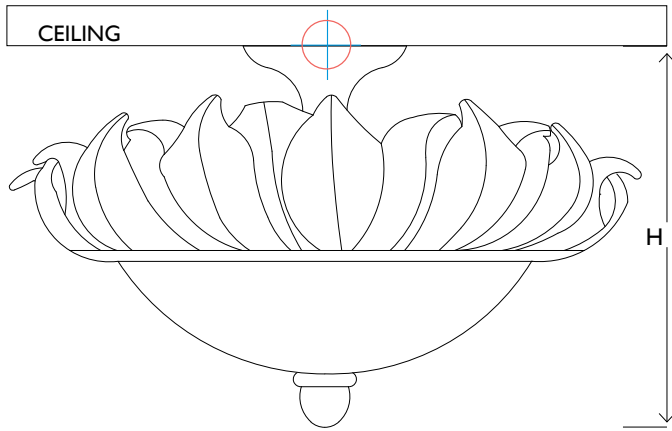

All lighting is made to CE standards

UL listing upon request

BESPOKE SIZES AVAILABLE*

SIZES*

8 light	H 31cm H 12.2"	D 44cm D 17.3"	Kg 13 Lb 28.6
9 light	H 35cm H 13.8"	D 58cm D 22.8"	Kg 16 Lb 35.2
12 light	H 35cm H 13.8"	D 70cm D 27.6"	Kg 18 Lb 39.6

wiring plate

Consult chart (right) for sizing

Consult chart (right) for sizing

*The height of the ceiling light is taken from the lowest point of the product to the ceiling fitting

All our product are handmade, therefore small variances may occur in size and colour.