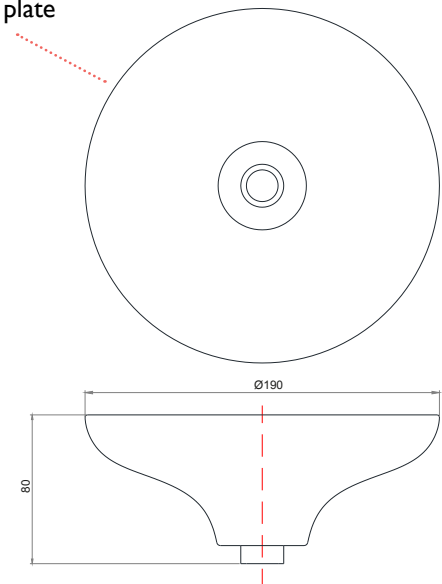

All lighting is made to CE standards

UL listing upon request

BESPOKE SIZES AVAILABLE*

SIZES*

8 light	H 31cm H 12.2"	D 44cm D 17.3"	Kg 13 Lb 28.6
9 light	H 35cm H 13.8"	D 58cm D 22.8"	Kg 16 Lb 35.2
12 light	H 35cm H 13.8"	D 70cm D 27.6"	Kg 18 Lb 39.6

wiring plate

Consult chart (right) for sizing

Consult chart (right) for sizing

*The height of the ceiling light is taken from the lowest point of the product to the ceiling fitting

All our product are handmade, therefore small variances may occur in size and colour.