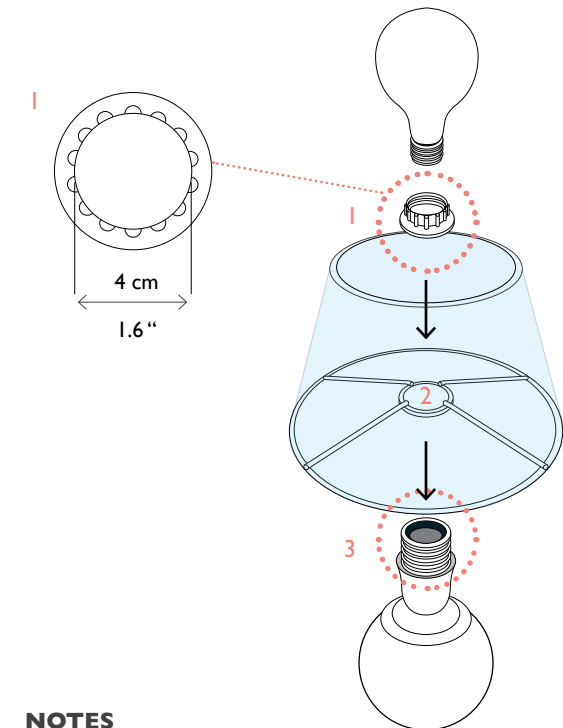

STANDARD

All lighting is made to CE standards
UL listing upon request

NOTES

SHADES

Silk and Cotton shades available for this product.
Colour palettes available online.