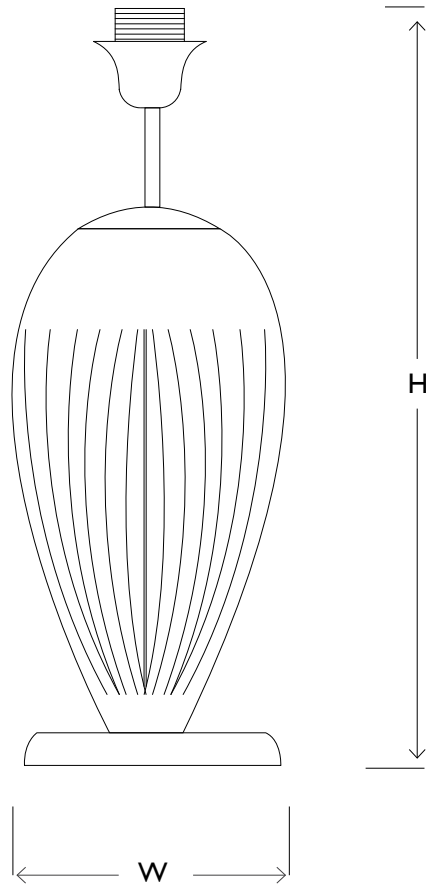

VILLAVERDE LONDON

PALLADIA CRYSTAL TABLE LAMP | I044

Consult chart (right) for sizing

Consult chart (right) for sizing
*The Height of the Table lamp is taken from the lowest point of the products to the light fitting. (Shades excluded)

All our product are handmade, therefore small variances may occur in size and colour.

BESPOKE SIZES AVAILAIBLE*

SIZES*	H 50cm	W 19cm
I light	H 19.7"	W 7.5"

Measurements exclude shade

FINISHES AVAILABLE

Colour palettes available online.