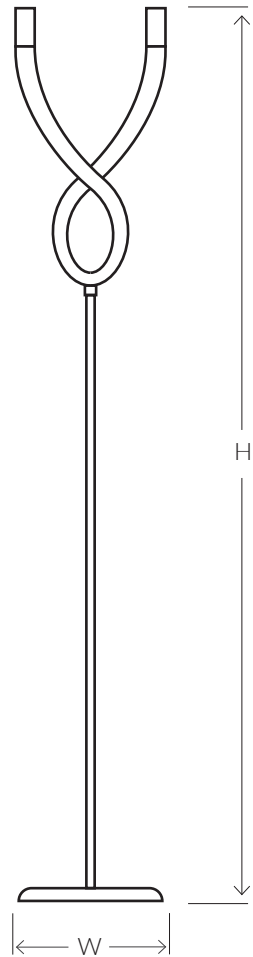

VILLAVERDE

LONDON

OTTO

METAL FLOOR LAMP 11131

Consult chart (right) for sizing

*The Height of the floor lamp is taken from the lowest point of the product to the light fitting. (Shade excluded)

All our products are handmade, therefore variances may occur.

SIZES*

1 light	H 140cm H 55.1"	W 23,5cm W 9.3"	D 23cm D 9"	Kg 4.5 Lbs 9.2
---------	--------------------	--------------------	----------------	-------------------

FINISHES AVAILABLE

Colour palettes available online.