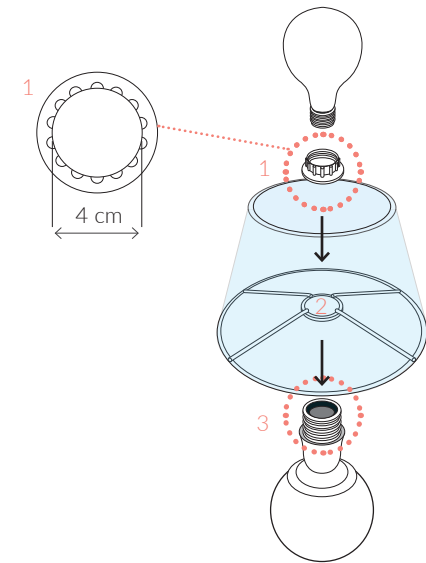

STANDARD

All lighting is made to CE standards

UL listing upon request

SHADES

Silk and Cotton shades available for this product.

Colour palettes available online.