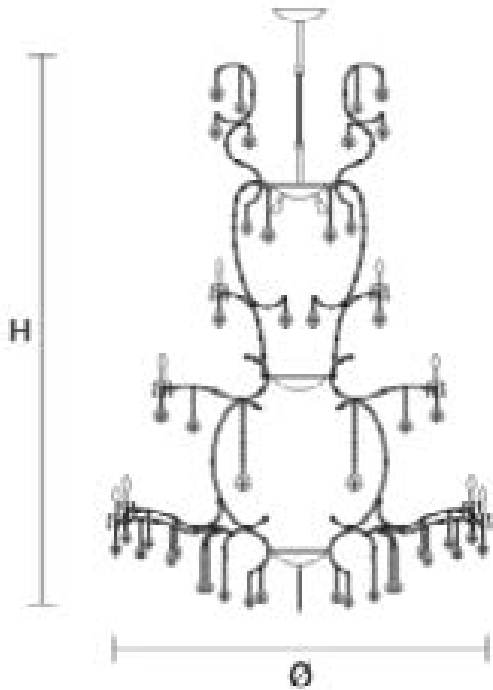

VILLAVERDE  
LONDON  
MONACO  
LARGE CRYSTAL CHANDELIER

Consult chart (right) for sizing

\*The height of the ceiling light is taken from the lowest point of the fitting to where the chain starts. An allowance of approximately 18cm or 7" should be added to the height of such ceiling lights to allow for a minimal length of chain and the ceiling rose.

**All our product are handmade, therefore variances may occur in size and colour.**

**SIZES\*** Bespoke sizes available

70+5 light	H 300 cm H 118.1"	W 260cm W 102.36"	Kg150 Lb 330
------------	----------------------	----------------------	-----------------

**MATERIALS**

**CRYSTAL**  
Hand crafted crystal.

**OTHER FINISHES**  
Frame available in Chrome or Gold.

**DETAILS**

**SUSPENSION**

All ceiling lights are supplied with approximately 100cm or 40" of chain. If additional chain is required please specify this with your order so that the fitting can be wired with an additional amount of cable. Additional costs may apply.