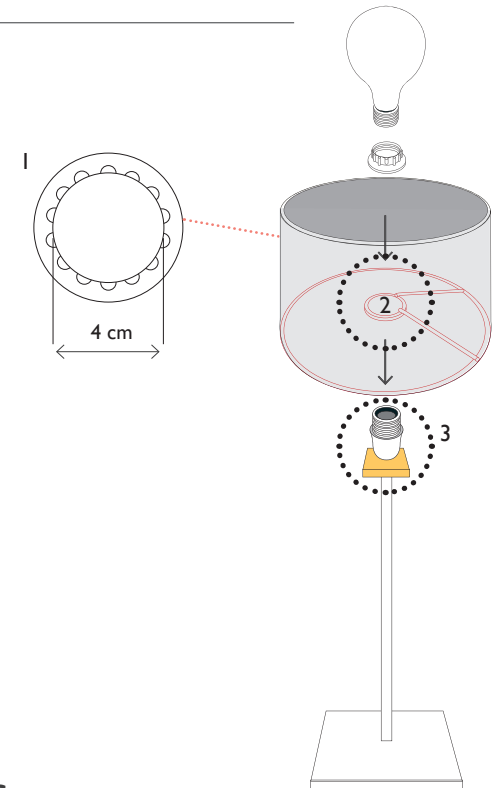

ELECTRICALS

Lightbulbs are not supplied

UK

220V E27 Candle bulb, 25W / 40W max

USA

120V E26 Candle bulb 40W max

STANDARD

All lighting is made to CE standards

UL listing upon request