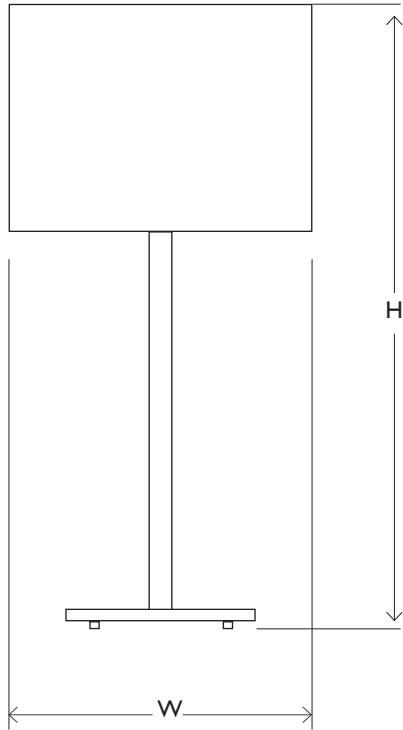

# VILLAVERDE

LONDON

MILANO

METAL TABLE LAMP | I1056

Consult chart (right) for sizing

Consult chart (right) for sizing

\*The Height of the Table lamp is taken from the lowest point of the products to the light fitting. (Shades included)

## BESPOKE SIZES AVAILABLE\*

SIZES\*

I light	H 80cm H 31.5"	W 40cm W 15.7"	kg 10 lb 4.5
I light	H 110cm H 43.3"	W 40cm W 15.7"	kg 11 lb 5

Measurements include shade