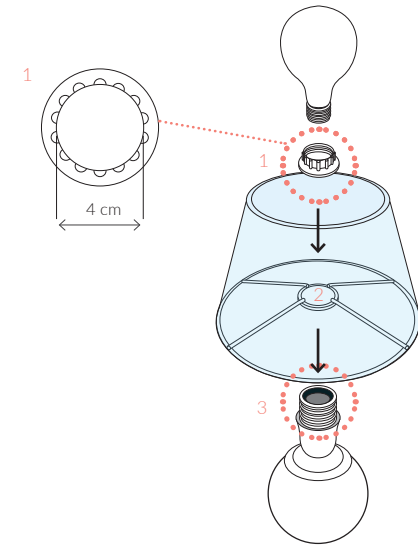

STANDARD

All lighting is made to CE standards

UL listing upon request

SHADES

Leather shade is included with this product

Consult chart (right) for sizing

*The height of the table lamp is taken from the lowest point of the product to the shade.

All our products are handmade, therefore variances may occur.