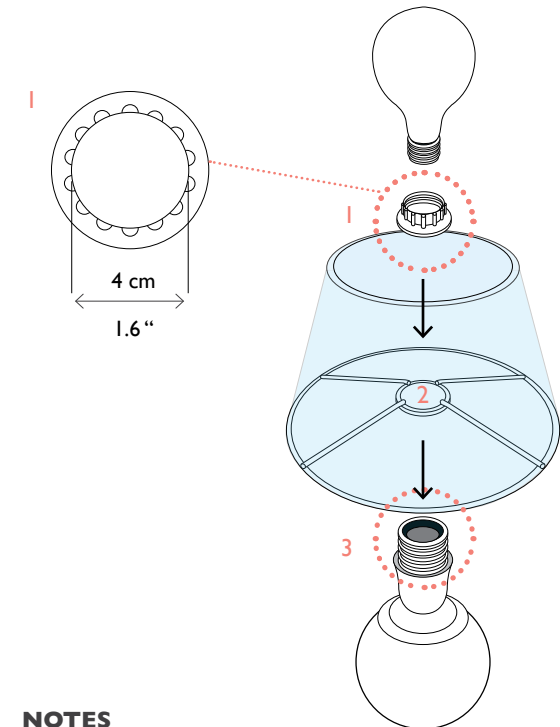

ELECTRICALS

Lightbulbs are not supplied

UK

220V E27 Candle bulb, 25W / 40W max

USA

120V E26 Candle bulb 40W max

STANDARD

All lighting is made to CE standards

UL listing upon request