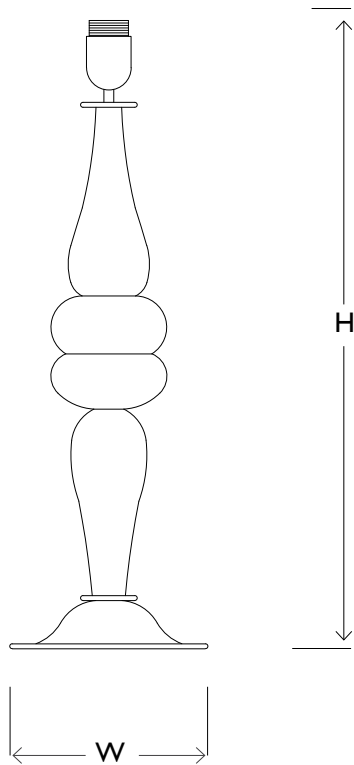

VILLAVERDE

LONDON

LIBERTY

MURANO TABLE LAMP 10602

FINISHES AVAILABLE

Colour palettes available online.

ELECTRICALS

Lightbulbs are not supplied

UK

220V E27 Candle bulb, 25W / 40W max

USA

120V E26 Candle bulb 40W max

STANDARD

All lighting is made to CE standards

UL listing upon request

BESPOKE SIZES AVAILABLE*

SIZES*

I light

H 55cm

W 20cm

H 21.7"

W 7.9"

Measurements exclude shade

Consult chart (right) for sizing

Consult chart (right) for sizing

*The Height of the Table lamp is taken from the lowest point of the products to the light fitting. (Shades excluded)

All our product are handmade, therefore small variances may occur in size and colour.