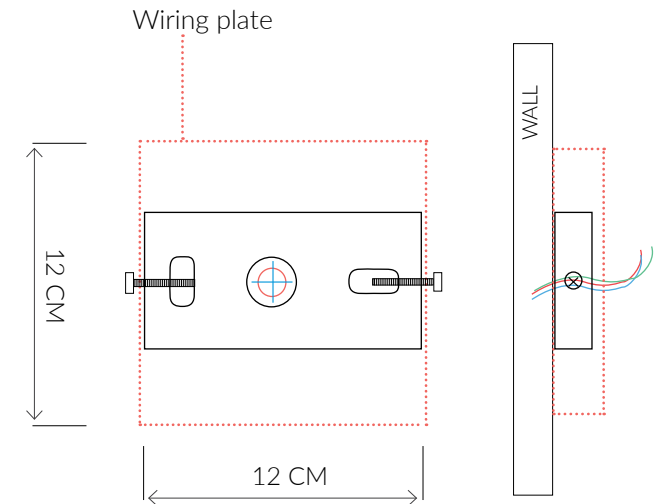

STANDARD

All lighting is made to CE standards

UL listing upon request

SHADES

Silk and Cotton shades available for this product
Colour palettes available online.