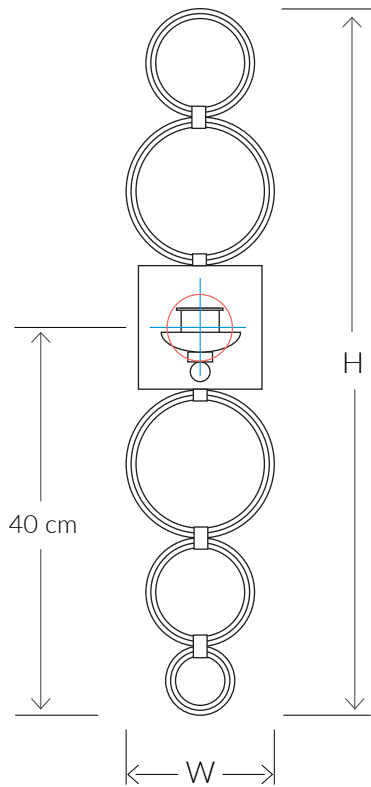

ABRISSEI LIGHTING

LIBERTY METAL WALL LIGHT 11125

SIZES*

1 light	H 74cm H 29.1"	W 15cm W 5.9"	D 12cm D 4.7"	Kg 1.5 Lbs 3.3
---------	-------------------	------------------	------------------	-------------------

Consult chart (right) for sizing

*The height of the wall light is taken from the lowest point of the fitting to the top of the wall light. (Shade excluded)

All our product are handmade, therefore small variances may occur.