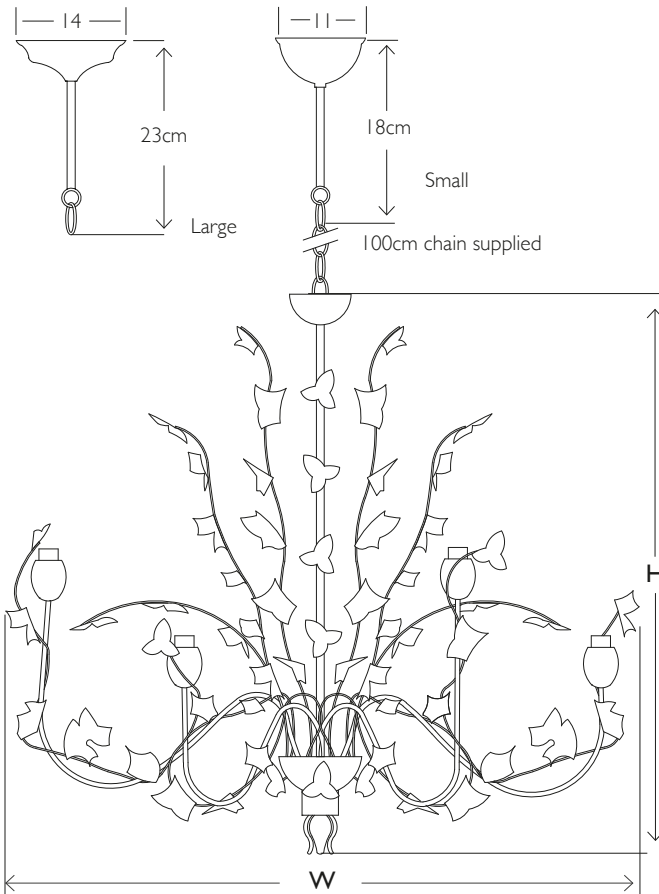

VILLAVERDE

LONDON

IVY

METAL CHANDELIER 10372

Consult chart (right) for sizing

*The height of the ceiling light is taken from the lowest point of the fitting to where the chain starts. An allowance of approximately 18cm or 7" should be added to the height of such ceiling lights to allow for a minimal length of chain and the ceiling rose.

All our product are handmade, therefore variances may occur in size and colour.

SIZES* Bespoke sizes available

6 light	H 65cm H 25.6"	W 80cm W 31.5"	Kg 6 Lb 13.2
8 light	H 80cm H 31.5"	W 90cm W 35.4"	Kg 8 Lb 17.6