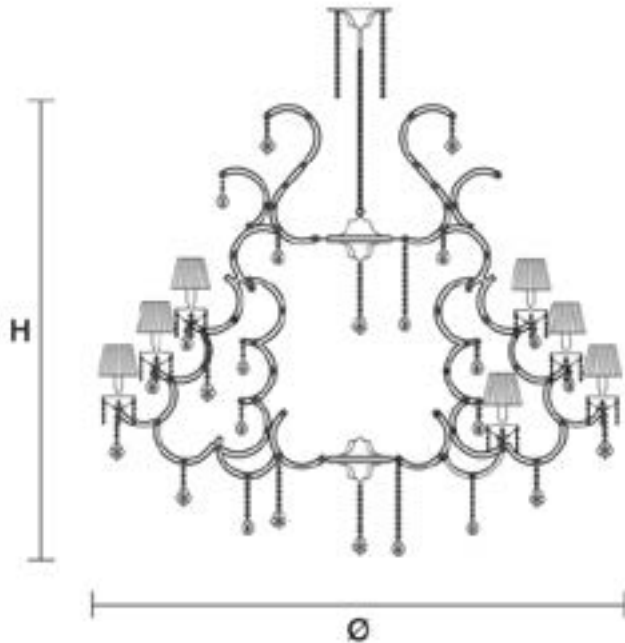

VILLAVERDE

LONDON
GRANDE
CRYSTAL CHANDELIER | I1054

SIZES* Bespoke sizes available

49 light	H 170cm H 66.9"	D 190cm D 74.8"	Kg 85 Lb 38.6
56 light	H 170cm H 66.9"	D 190cm D 74.8"	Kg 105 Lb 47.7

Consult chart (right) for sizing

*The height of the ceiling light is taken from the lowest point of the fitting to where the chain starts. An allowance of approximately 18cm or 7" should be added to the height of such ceiling lights to allow for a minimal length of chain and the ceiling rose.

All our product are handmade, therefore variances may occur in size and colour.

MATERIALS

CRYSTAL
Hand crafted crystal.

OTHER FINISHES
Frame available in Chrome or Gold.

DETAILS

SUSPENSION

All ceiling lights are supplied with approximately 100cm or 40" of chain. If additional chain is required please specify this with your order so that the fitting can be wired with an additional amount of cable. Additional costs may apply.