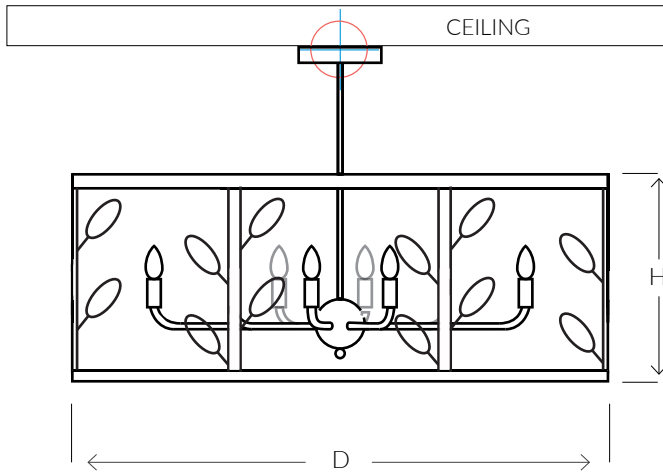

VILLAVERDE

LONDON

FOLIAGE DRUM

METAL CHANDELIER | 1087

BESPOKE SIZES AVAILABLE*

| | | | |
|---------|---------------------|--------------------|----------------|
| 8 light | H 30cm H 11.8b " | D 80cm D 31.4 " | Kg 11 Lb 24 |
|---------|---------------------|--------------------|----------------|

Consult chart (right) for sizing

Consult chart (right) for sizing

*The height of the ceiling light is taken from the lowest point of the product to the ceiling fitting

All our products are handmade, therefore small variances may occur in size and colour.