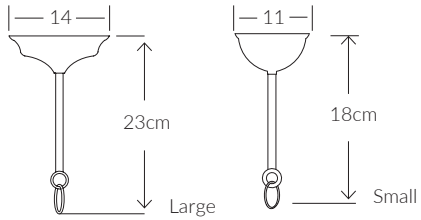

VILLAVERDE

LONDON

CHAMBORD

METAL CEILING LIGHT 10612

100cm chain supplied

Consult chart (right) for sizing

*The height of the ceiling light is taken from the lowest point of the fitting to where the chain starts. An allowance of approximately 18cm or 7" should be added to the height of such ceiling lights to allow for a minimal length of chain and the ceiling rose.

All our products are handmade, therefore variances may occur.

SIZES*

6 light	H 80cm H 31.5"	Diam 75cm Diam 29.5"	Kg 7 Lb 15.4
---------	-------------------	-------------------------	-----------------

Bespoke sizes available