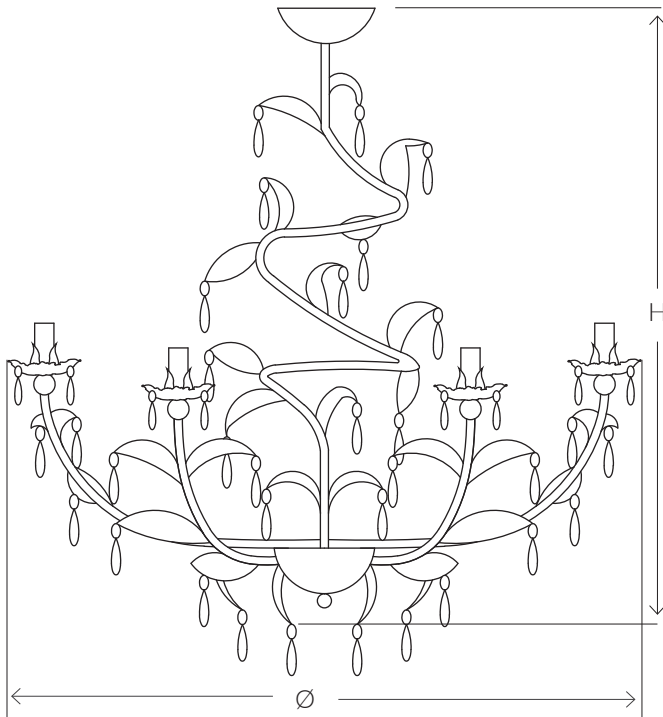

VILLAVERDE

LONDON

CHAMBORD

METAL CEILING LIGHT 10612

100cm chain supplied

Consult chart (right) for sizing

*The height of the ceiling light is taken from the lowest point of the fitting to where the chain starts. An allowance of approximately 18cm or 7" should be added to the height of such ceiling lights to allow for a minimal length of chain and the ceiling rose.

All our products are handmade, therefore variances may occur.

SIZES*

6 light	H 80cm H 31.5"	Diam 75cm Diam 29.5"	Kg 7 Lb 15.4
---------	-------------------	-------------------------	-----------------

Bespoke sizes available