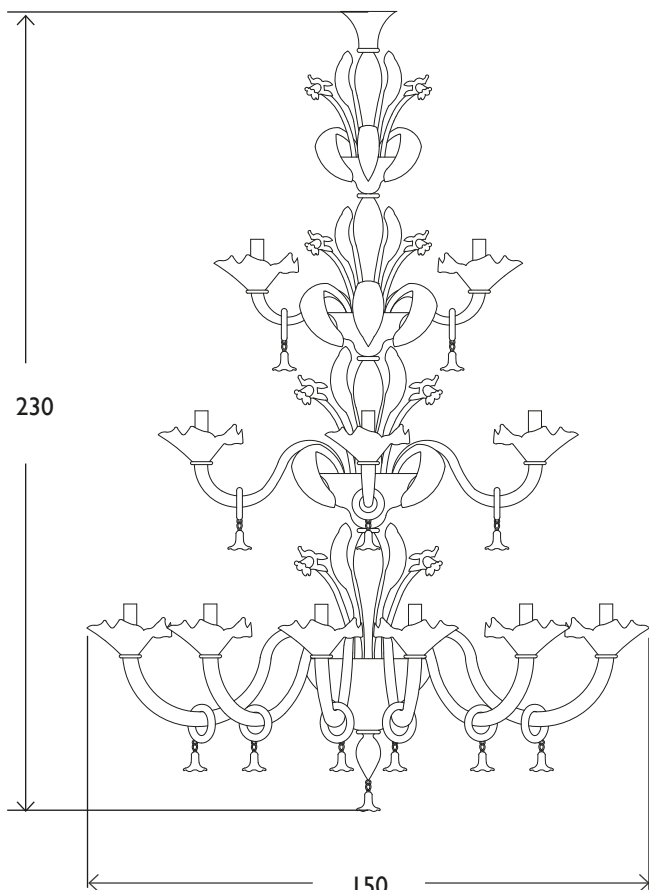

VILLAVERDE LONDON

CASCATA LARGE CRYSTAL CHANDELIER

16 + 8 + 4 LIGHT CHANDELIER PICTURE

Consult chart (right) for sizing

*The height of the ceiling light is taken from the lowest point of the fitting to where the chain starts. An allowance of approximately 18cm or 7" should be added to the height of such ceiling lights to allow for a minimal length of chain and the ceiling rose.

All our product are handmade, therefore variances may occur in size and colour.

SIZES* Bespoke sizes available

MINI 3 light	H 64cm H 25.2"	D 66cm D 26"	10 Kgs Lb 22
MINI 5 light	H 64cm H 25.2"	D 66cm D 26"	13 Kgs Lb 28.6
MINI 8 light	H 69cm H 27.2"	D 72cm D 28.3"	17 Kgs Lb 37.4
5 light	H 76cm H 29.9"	D 80cm D 31.5"	16 Kgs Lb 35.2
6 light	H 76cm H 29.9"	D 80cm D 31.5"	17 Kg Lb 37.4
12 light	H 90cm H 35.4"	D 118cm D 46.5"	22 Kg Lb 48.4
6+3 light	H 104cm H 40.9"	D 80cm D 31.5"	27 Kg Lb 59.4
8+4 light	H 104cm H 40.9"	D 92cm D 36.2"	33 Kg Lb 72.6
12+6 light	H 126cm H 49.6"	D 92cm D 36.2"	48 Kg Lb 105.6
12+6+3 light	H 230cm H 90.6"	D 150cm D 59.1"	90 Kgs Lb 198
16+8+4 light	H 230cm H 90.6"	D 150cm D 59.1"	103 Kgs Lb 226.6

MATERIALS

CRYSTAL
Hand crafted crystal.

OTHER FINISHES
Frame available in Chrome or Gold.

COLLECTION

WITHIN COLLECTION:

Wall Lights

1 light	H 64cm H 25.2"	W 26cm W 10.2"	D 32cm D 12.6"
2 light	H 64cm H 25.2"	W 44cm W 17.3"	D 32cm D 12.6"
3 light	H 64cm H 25.2"	W 44cm W 17.3"	D 32cm D 12.6"