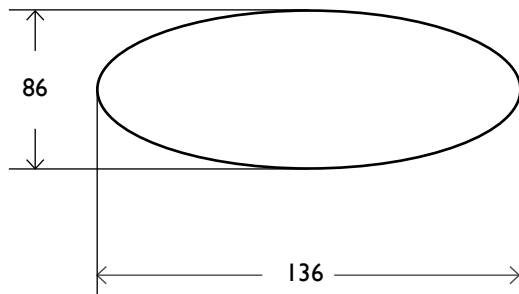

#### SIZES\* Bespoke sizes available

8 light	H 112 cm H 44.1 "	W 136 x 86cm W 53.5 x 33.9 "	Kg 36 Lb 79.2
12 light	H 150 cm H 59.1 "	W 160x10cm W 63 x 3.9 "	Kg 44 Lb 96.8

Consult chart (right) for sizing