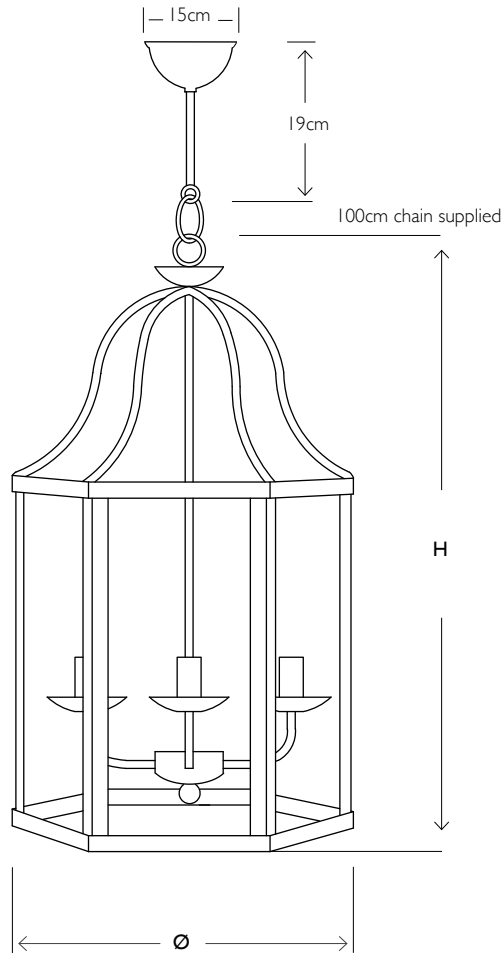

VILLAVERDE

LONDON

AURALIA

METAL LANTERN 10523

Consult chart (right) for sizing

The height of the ceiling light is taken from the lowest point of the fitting to where the chain starts. An allowance of approximately 18cm or 7" should be added to the height of such ceiling lights to allow for a minimal length of chain and the ceiling rose.

All our products are handmade, therefore variances may occur.

SIZES*

3 light	H 40cm H 15.7 "	Diam 32cm Diam 12.6 "	Kg 4 Lb 8.8
3 light	H 54cm H 21.3 "	Diam 32cm Diam 12.6 "	Kg 4 Lb 8.8
4 light	H 70cm H 27.6 "	Diam 40cm Diam 15.7 "	Kg 5 Lb 11

Bespoke sizes available

MATERIALS

METAL
Nickel plated brass

OTHER FINISHES
Candle holders and chain to match metal finishes.

METAL FINISHES
Colour palettes available online.

DETAILS

SUSPENSION

All ceiling lights are supplied with approximately 100cm or 40" of chain. If additional chain is required please specify this with your order so that the fitting can be wired with an additional amount of cable. Additional costs may apply.