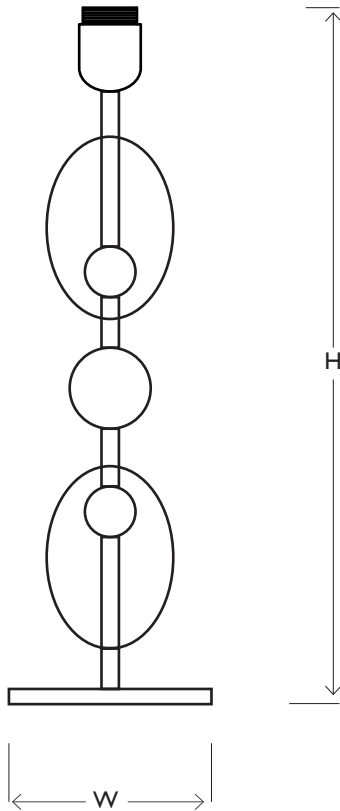

### METAL TABLE LAMP | I1079

Consult chart (right) for sizing

Consult chart (right) for sizing

\*The Height of the Table lamp is taken from the lowest point of the products to the light fitting. (Shades excluded)

### BESPOKE SIZES AVAILAIBLE\*

SIZES\*

I light	H 60cm H 23.6"	W 20cm W 7.8"
---------	-------------------	------------------

Measurements exclude shade