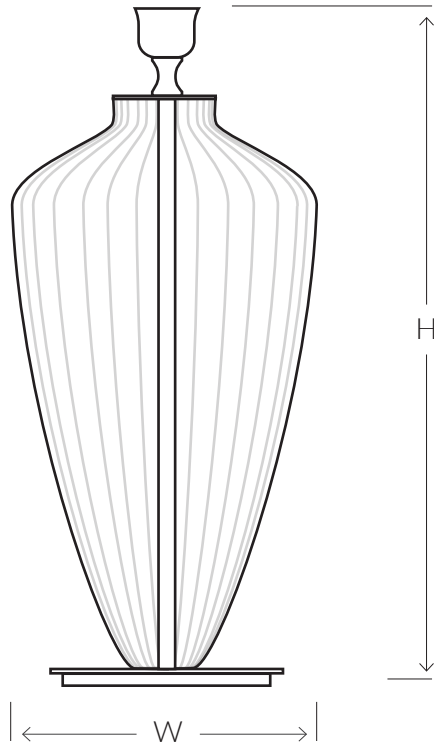

VILLAVERDE

LONDON

AQUA TRE

HAND BLOWN GLASS TABLE LAMP ||| 17

Consult chart (right) for sizing

Consult chart (right) for sizing

*The Height of the Table lamp is taken from the lowest point of the products to the light fitting. (Shades excluded)

All our product are handmade, therefore small variances may occur in size and colour.

BESPOKE SIZES AVAILABLE*

SIZES*

1 light	H 44,5cm	D 20cm	Kg 5
	H 17.5 "	D 7.9"	Lbs 11

Measurements exclude shade

FINISHES AVAILABLE