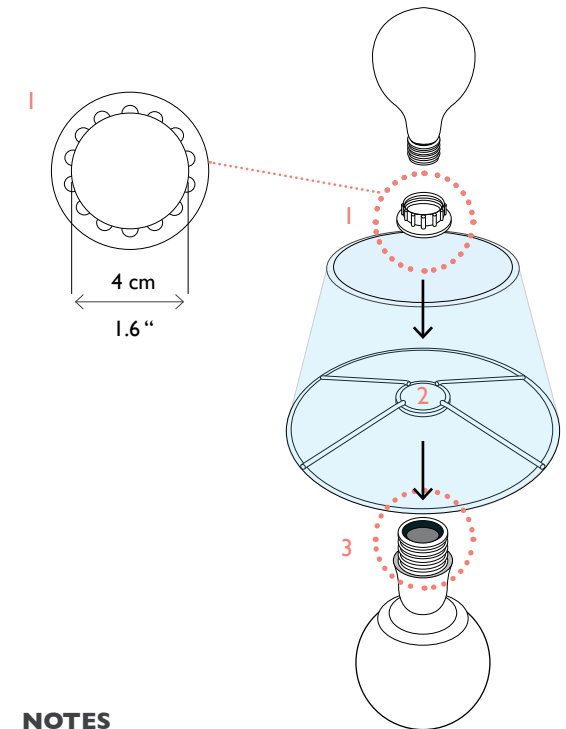

NOTES

SHADES

Silk and Cotton shades available for this product.
Colour palettes available online.