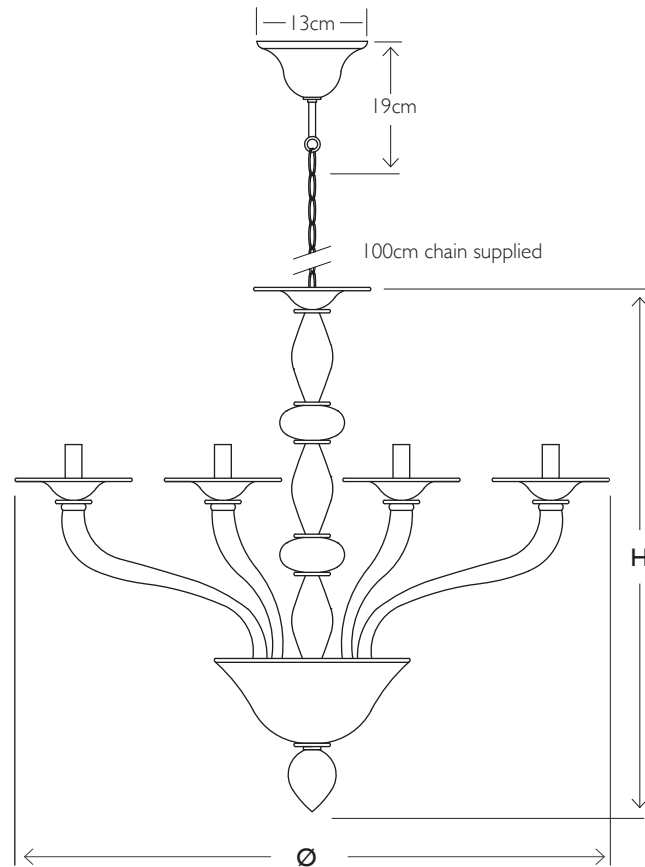

ABRISSEI

LIGHTING

TIFFANY

MURANO CHANDELIER 10668

Consult chart (right) for sizing

*The product height, does not include the ceiling cup dimension.
Please refer to the diagram above for the ceiling cup dimensions.

All products are handmade, therefore variances may occur.

SIZES*

5 light	H 74cm H 29.1"	Diam 84cm Diam 33.1"	Kg 6 Lb 13.2
6 light	H 74cm H 29.1"	Diam 84cm Diam 33.1"	Kg 6 Lb 13.2
8 light	H 82cm H 32.3"	Diam 88cm Diam 33.1"	Kg 8 Lb 17.6
10 light	H 82cm H 32.3"	Diam 100cm Diam 39.4"	Kg 9 Lb 19.9
12 light	H 82cm H 32.3"	Diam 100cm Diam 39.4"	Kg 10 Lb 22