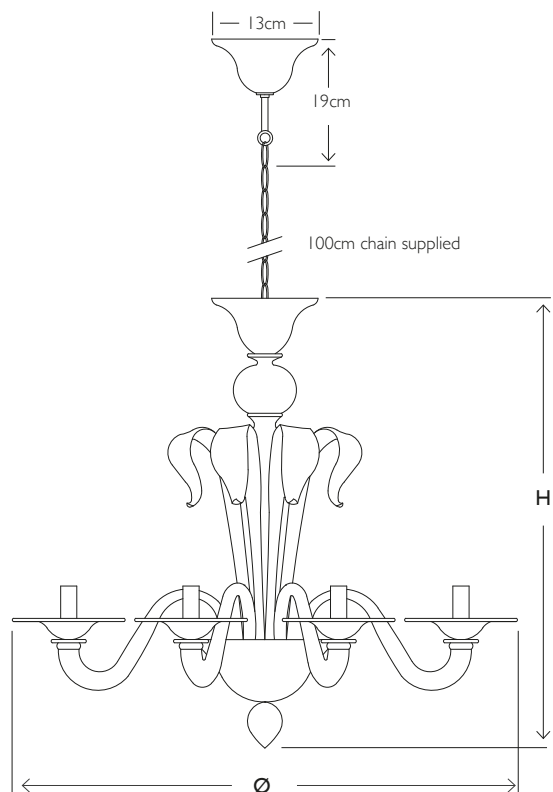

ABRISSEI LIGHTING

SERENE MURANO CHANDELIER 10668

Consult chart (right) for sizing

*The product height, does not include the ceiling cup dimension.
Please refer to the diagram above for the ceiling cup dimensions.

All products are handmade, therefore variances may occur.

SIZES*

3 light	H 63cm H 24.8"	Diam 60cm Diam 23.6"	Kg 5 Lb 11
5 light	H 65cm H 25.6"	Diam 78cm Diam 30.7"	Kg 6 Lb 13.2
6 light	H 65cm H 25.6"	Diam 80cm Diam 31.5"	Kg 7 Lb 15.4
8 light	H 68cm H 26.8"	Diam 94cm Diam 37"	Kg 8 Lb 17.6
10 light	H 68cm H 26.8"	Diam 116cm Diam 45.7"	Kg 10 Lb 22
12 light	H 68cm H 26.8"	Diam 116cm Diam 45.7"	Kg 11 Lb 24.3

Bespoke sizes available

MATERIALS

MURANO
Hand crafted murano

OTHER FINISHES
Colour frames available online

MURANO COLOURS

Colour palettes available online

SUSPENSION

All ceiling lights are supplied with approximately 100cm or 40" of chain. If additional chain is required please specify. Additional costs may apply.