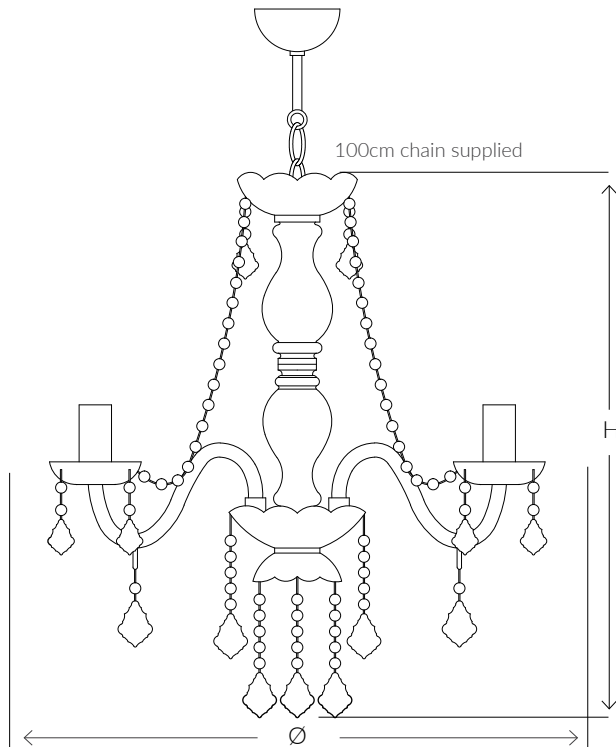

A B R I S S I

L I G H T I N G

ROMANZA

CRYSTAL CHANDELIER 10265

Consult chart (right) for sizing

*The product height, does not include the ceiling cup dimension.
Please refer to the diagram above for the ceiling cup dimensions.

All products are handmade, therefore variances may occur.

SIZES*

3 light	H 60cm H 23.6 "	Ø 50cm Ø 19.6 "	Kg 4.5 Lb 9.9
5 light	H 60cm H 23.6 "	Ø 50cm Ø 19.6 "	Kg 7.5 Lb 16.5
6 light	H 60cm H 23.6 "	Ø 60cm Ø 23.6 "	Kg 9 Lb 19.8
8 light	H 60cm H 23.6 "	Ø 70cm Ø 27.5 "	Kg 12 Lb 26.4
10 light	H 60cm H 23.6 "	Ø 70cm Ø 27.5 "	Kg 15 Lb 33
12 light	H 85cm H 33.4 "	Ø 70cm Ø 27.5 "	Kg 18 Lb 39.6
6+3 light	H 85cm H 33.4 "	Ø 70cm Ø 27.5 "	Kg 14 Lb 30.8
8+4 light	H 85cm H 33.4 "	Ø 70cm Ø 27.5 "	Kg 18 Lb 39.6
10+5 light	H 85cm H 33.4 "	Ø 80cm Ø 31.4 "	Kg 23 Lb 50.7
12+6 light	H 85cm H 33.4 "	Ø 80cm Ø 31.4 "	Kg 27 Lb 59.5
24 light	H 105cm H 41.3 "	Ø 96cm Ø 37.7 "	Kg 36 Lb 79.3
48 light	H 200cm H 78.7 "	Ø 160cm Ø 62.9 "	Kg 72 Lb 158.7