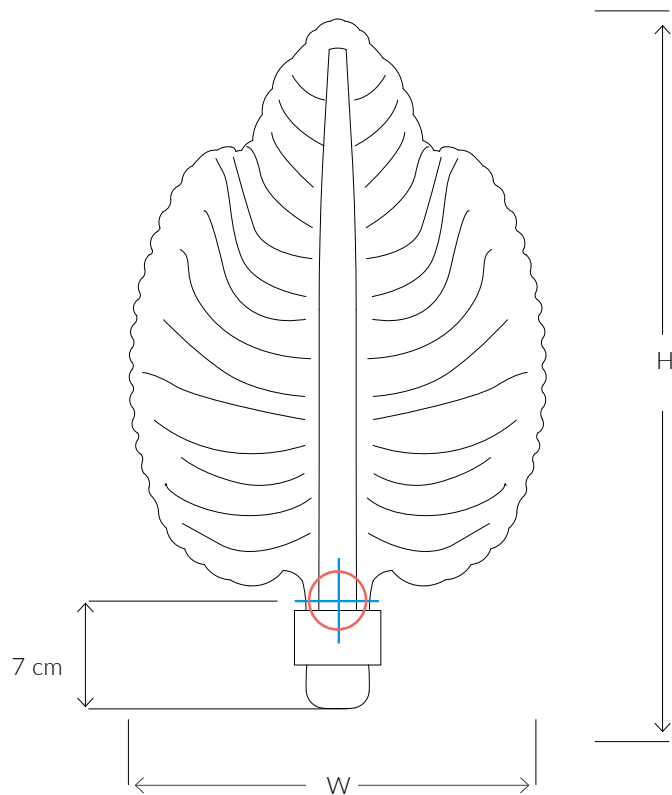

QUARZO  
MURANO WALL LIGHT 10868

Consult chart (right) for sizing

\*The height of the wall light is taken from the lowest point of the fitting to the top of the wall light.

All our product are handmade, therefore small variances may occur.

SIZES\*

1 light	H 34cm	W 23cm	D 13cm
	H 13.4 "	W 9.1 "	D 5.1 "

Bespoke size available

FINISHES AVAILABLE

Colour palettes available online.

INSTALLATION

Fixtures requires on site assembly by a qualified electrician