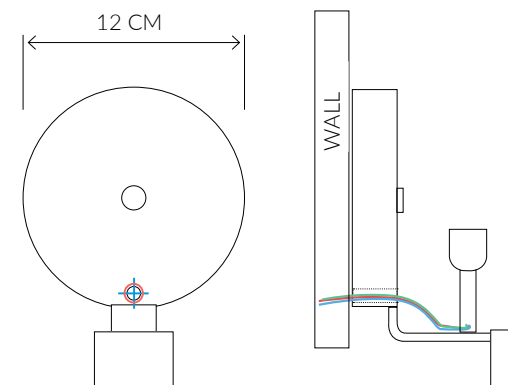

SHADES

Silk and Cotton shades available for this product.
Colour palettes available online.