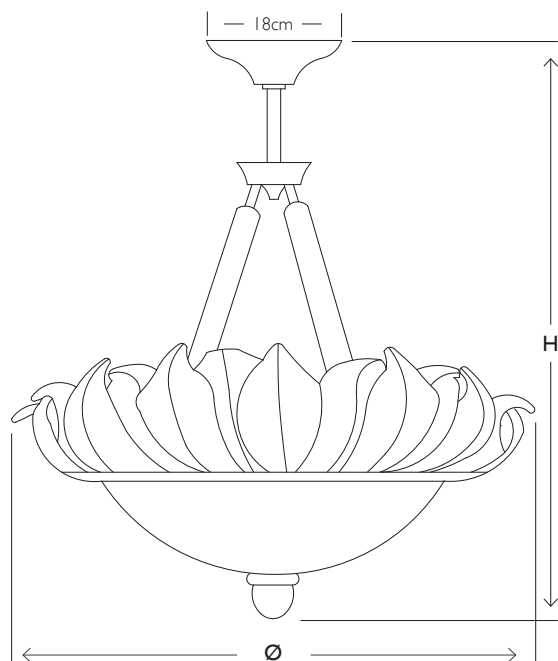

QUARZO  
MURANO CHANDELIER 10802

Consult chart (right) for sizing

\*The product height, does not include the ceiling cup dimension.  
Please refer to the diagram above for the ceiling cup dimensions.

All products are handmade, therefore variances may occur.

SIZES\*

9 light	H 88cm H 34.6 "	Diam 58cm Diam 22.8 "	Kg 16 Lb 35.3
12 light	H 88cm H 34.6 "	Diam 70cm Diam 27.6 "	Kg 20 Lb 44.1

Bespoke size available

WITHIN COLLECTION:

Ceiling Light - Wall Light

MATERIALS