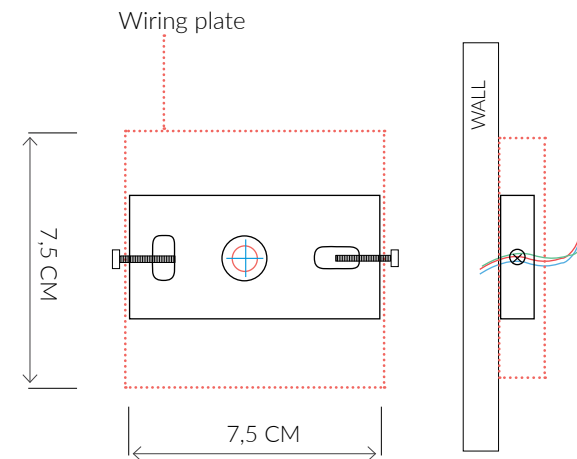

STANDARD

All lighting is made to CE standards

UL listing upon request

SHADES

Silk and Cotton shades available for this product.

Colour palettes available online.