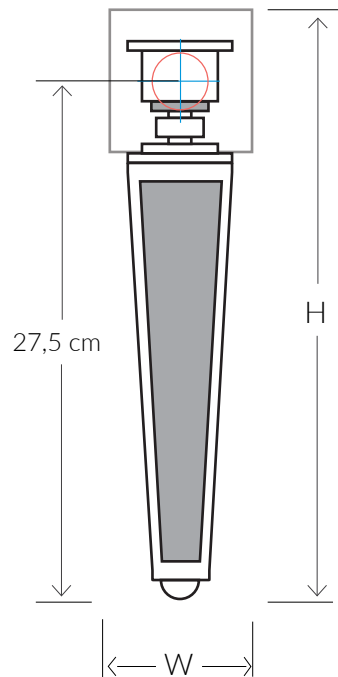

PIRAMIDE

METAL WALL LIGHT 11136

Consult chart (right) for sizing

*The height of the wall light is taken from the lowest point of the fitting to the top of the wall light.

All our product are handmade, therefore variances may occur.

SIZES*

1 light	H 29,5cm	W 7,5cm	D 11cm
	H 12.2"	W 3"	D 4.3"

FINISHES AVAILABLE

Colour palettes available online.

INSTALLATION

Fixture requires on site assembly by a qualified electrician.

ELECTRICALS

LED bulbs - recommended for products sold with shades
Lightbulbs are not supplied.

UK

220V E27 Screw bulb

40W max per bulb (Standard) - 6W LED per bulb

USA

120V E26 Screw bulb

40W max per bulb (Standard) - 6W LED per bulb

USA Regulations may affect the Design.

STANDARD