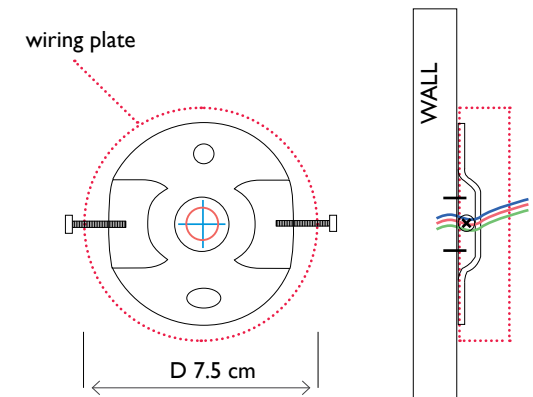

STANDARD

All lighting is made to CE standards
UL listing upon request