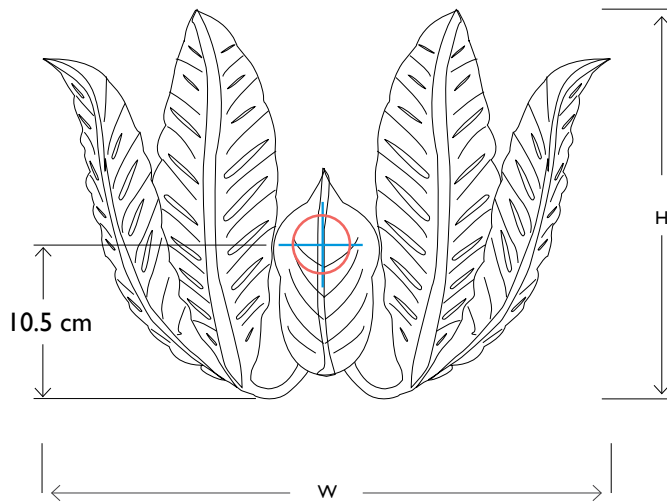

PALMA  
METAL WALL LIGHT | I020

SIZES\*

2 light	H 25cm H 9.8 "	W 35cm W 13.8 "	D20 D 7.9 "	Kg 1 Lb 2.2
---------	-------------------	--------------------	----------------	----------------

Bespoke size available

Consult chart (right) for sizing

\*The height of the wall light is taken from the lowest point of the fitting to the top of the wall light. (Shade excluded)

All our product are handmade, therefore small variances may occur.