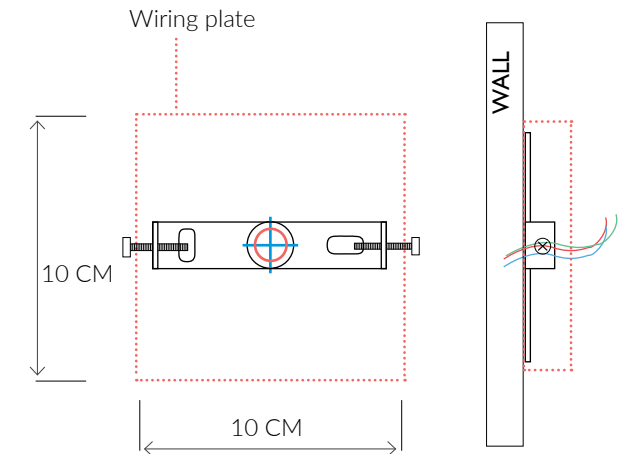

STANDARD

All lighting is made to CE standards

UL listing upon request

SHADES

Silk and Cotton shades available for this product.
Colour palettes available online.