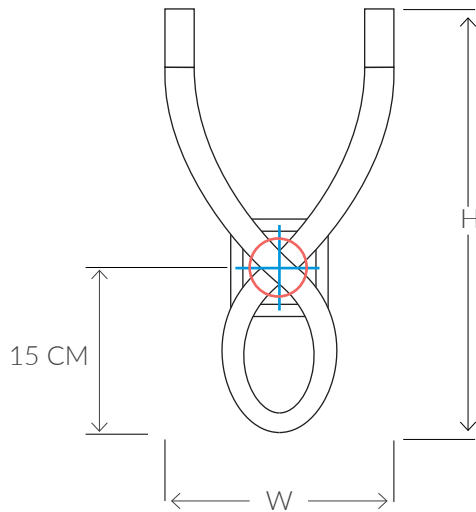

#### SIZES\*

2 light	H 43,5cm H 17.2"	W 23,5cm W 9.2 "	D 8,5cm D 3.3 "	Kg 1 Lb 2.2
---------	---------------------	---------------------	--------------------	----------------

Bespoke size available

Consult chart (right) for sizing

\*The height of the wall light is taken from the lowest point of the fitting to the top of the wall light. (Shade excluded)

All our product are handmade, therefore small variances may occur.