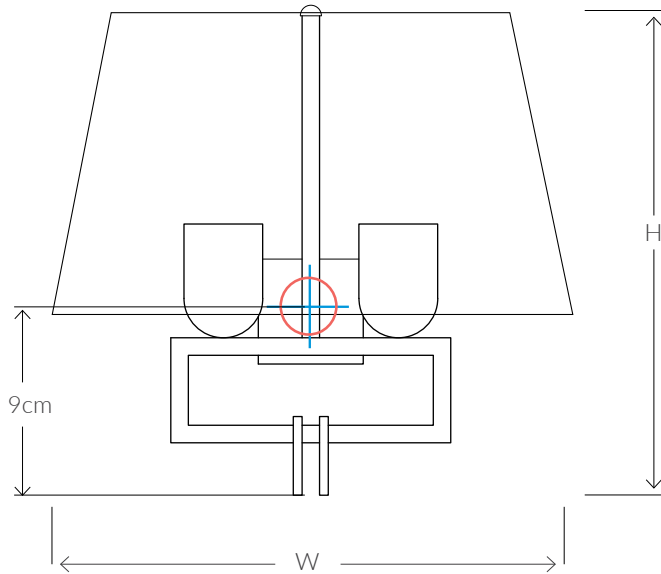

ABRISSEI LIGHTING

MONDRIAN METAL WALL LIGHT | 0934

Consult chart (right) for sizing

*The height of the wall light is taken from the lowest point of the fitting to the top of the shade. (Measurements includes shade)

All our product are handmade, therefore small variances may occur.

SIZES*

2 light	H 28cm	W 28cm	D 15cm	Kg 1
	H 11"	W 11"	D 5.9"	Lb 2.2

Bespoke size available

FINISHES AVAILABLE

Colour palettes available online.