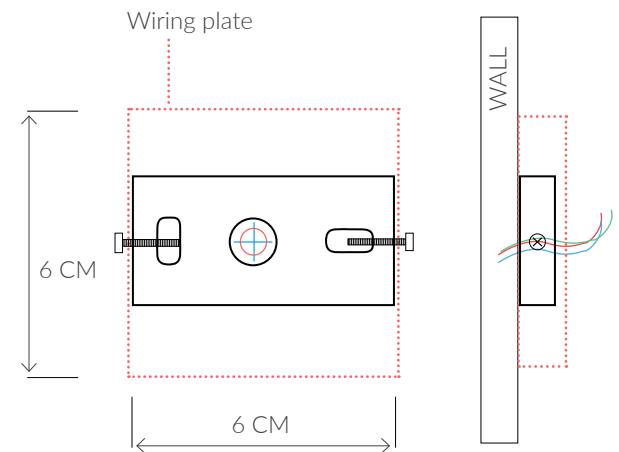

STANDARD

All lighting is made to CE standards
UL listing upon request

SHADES

Silk and Cotton shades available for this product.
Colour palettes available online.