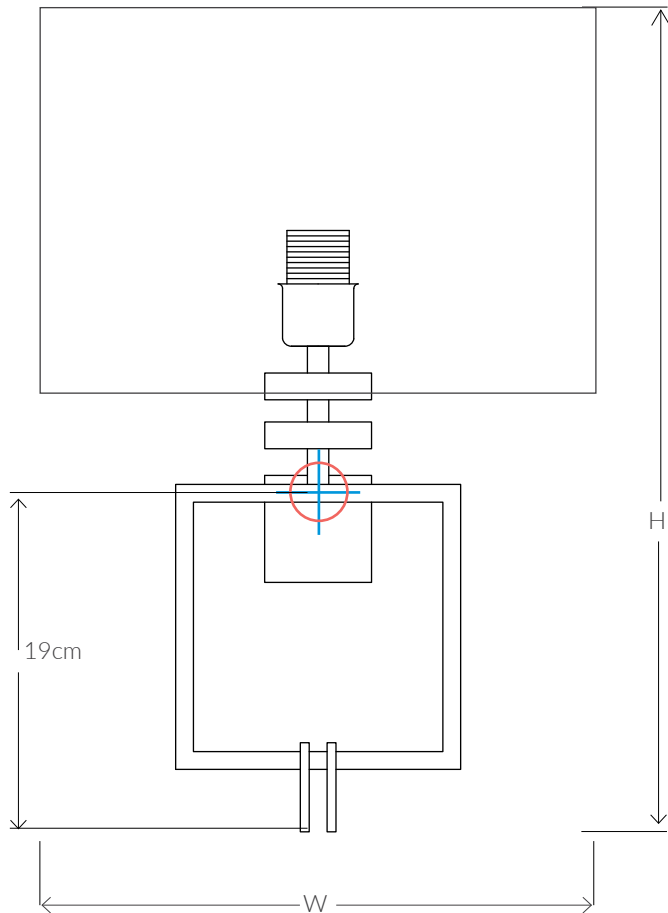

MADISON
METAL WALL LIGHT 11018

Consult chart (right) for sizing

*The height of the wall light is taken from the lowest point of the fitting to the top of the shade. (Measurements includes shade)

All our product are handmade, therefore small variances may occur.

SIZES*

1 light	H 46cm H 18.1"	W 30cm W 11.8"	D 13cm D 5.1"	Kg 1 Lb 2.2
Half shade	H 20cm H 7.9"	W 30cm W 11.8"	D 10cm D 1.5"	

FINISHES AVAILABLE

Colour palettes available online.

INSTALLATION

Fixtures requires on site assembly by a qualified electrician