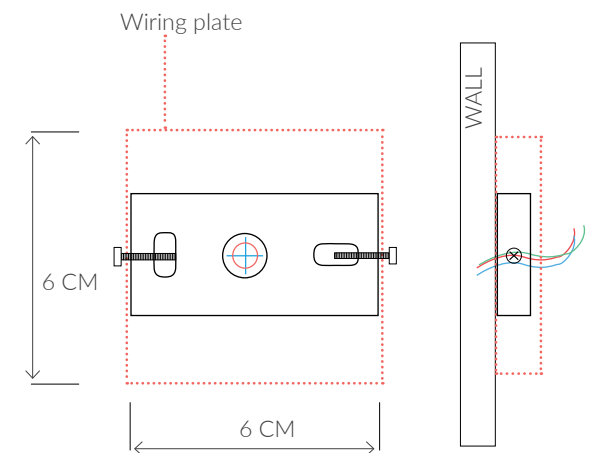

STANDARD

All lighting is made to CE standards

UL listing upon request

SHADES

Silk and Cotton shades available for this product.
Colour palettes available online.