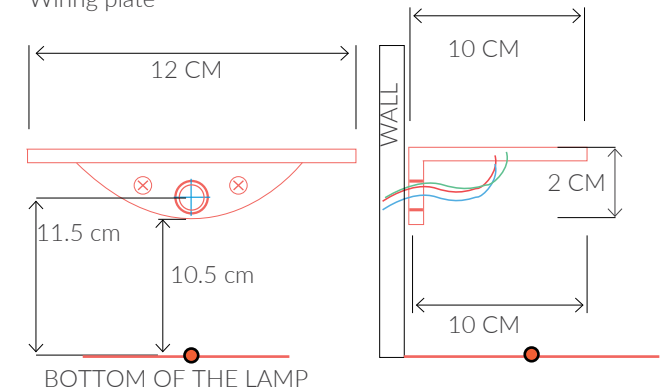

Wiring plate

SHADES

Silk and Cotton shades available for this product.
Colour palettes available online.