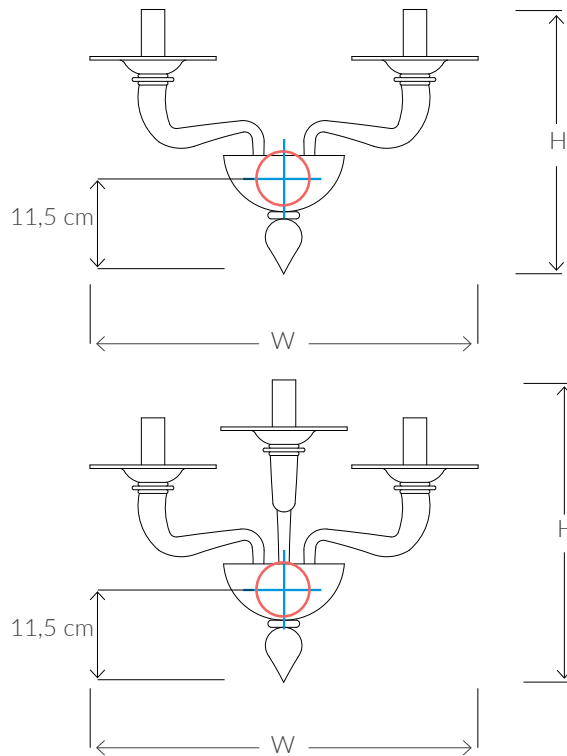

ABRISSI LIGHTING

LUNA MURANO WALL LIGHT 10907

Consult chart (right) for sizing

*The height of the wall light is taken from the lowest point of the fitting to the top of the wall light.

All our product are handmade, therefore small variances may occur.

SIZES*

2 light	H 32cm	W 50cm	D 32cm
	H 12.6 "	W 19.7 "	D 12.6 "
3 light	H 35cm	W 50cm	D 32cm
	H 13.8 "	W 19.7 "	D 12.6 "

FINISHES AVAILABLE

Colour palettes available online.

INSTALLATION

Fixture requires on site assembly by a qualified electrician.