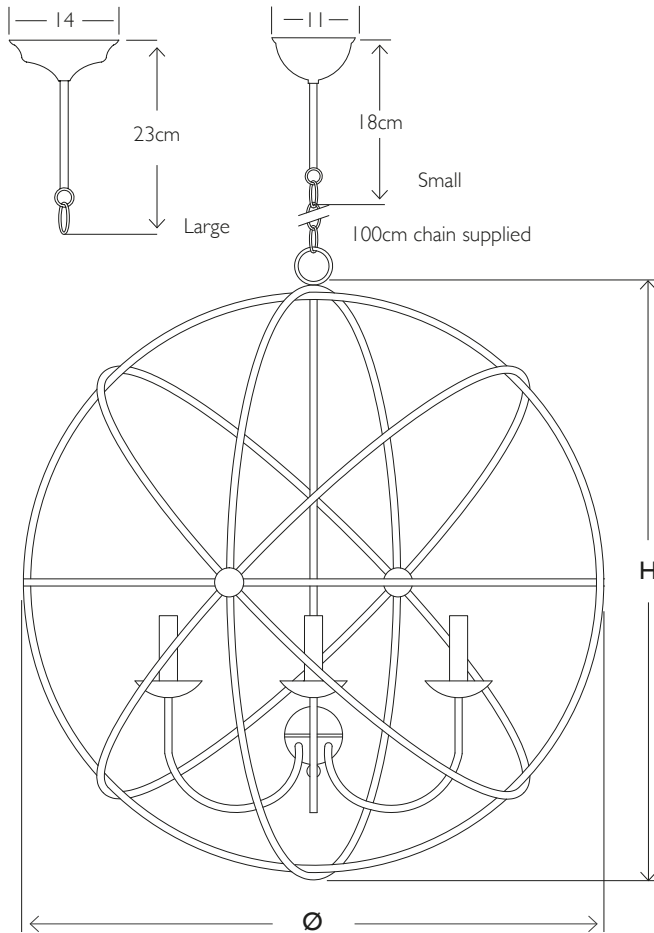

ABRISSI LIGHTING

LEONARDO METAL CHANDELIER 10910

SIZES*

5 light	H 60cm H 23.6 "	Diam 60cm Diam 23.6"	Kg 9 Lb 19.8
6 light	H 80cm H 31.5 "	Diam 80cm Diam 31.5"	Kg 10 Lb 22
8 light	H 100cm H 39.4 "	Diam 100cm Diam 39.4"	Kg 11 Lb 24.2
10 light	H 120cm H 47.2 "	Diam 120cm Diam 47.2"	Kg 14 Lb 30.9
12 light	H 140m H 55.1 "	Diam 140cm Diam 55.1"	Kg 18 Lb 39.7

Bespoke size available

Consult chart (right) for sizing

*The product height, does not include the ceiling cup dimension.
Please refer to the diagram above for the ceiling cup dimensions.

All products are handmade, therefore variances may occur.