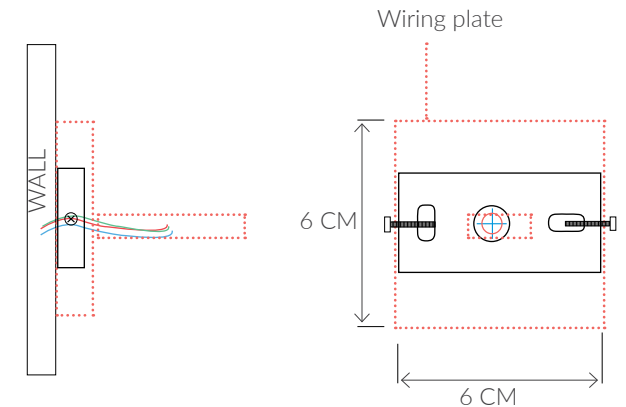

STANDARD

All lighting is made to CE standards

UL listing upon request

SHADES

Silk and Cotton shades available for this product.
Colour palettes available online.