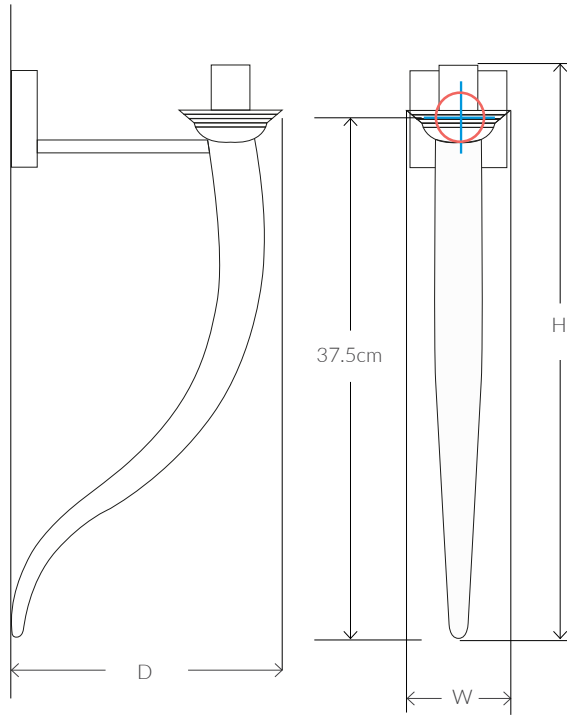

JULES
METAL WALL LIGHT 11063

SIZES*

1 light	H 45cm	W 8cm	D 21cm	Kg 1
	H 17.7"	W 3.1"	D 8.3"	Lb 2.2

Consult chart (right) for sizing

*The height of the wall light is taken from the lowest point of the fitting to the top of the wall light. (Shade excluded)