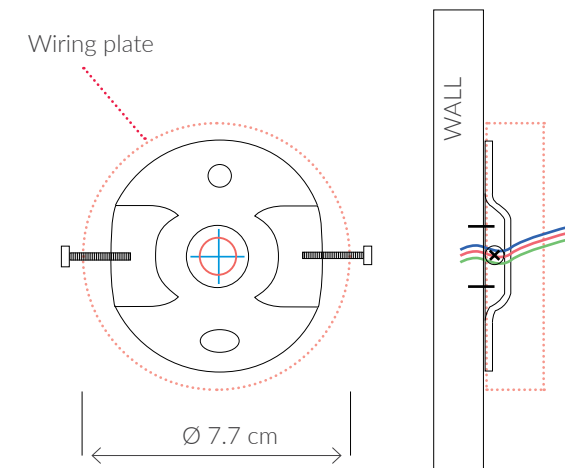

STANDARD

All lighting is made to CE standards

UL listing upon request

SHADES

Silk and Cotton shades available for this product.
Colour palettes available online.