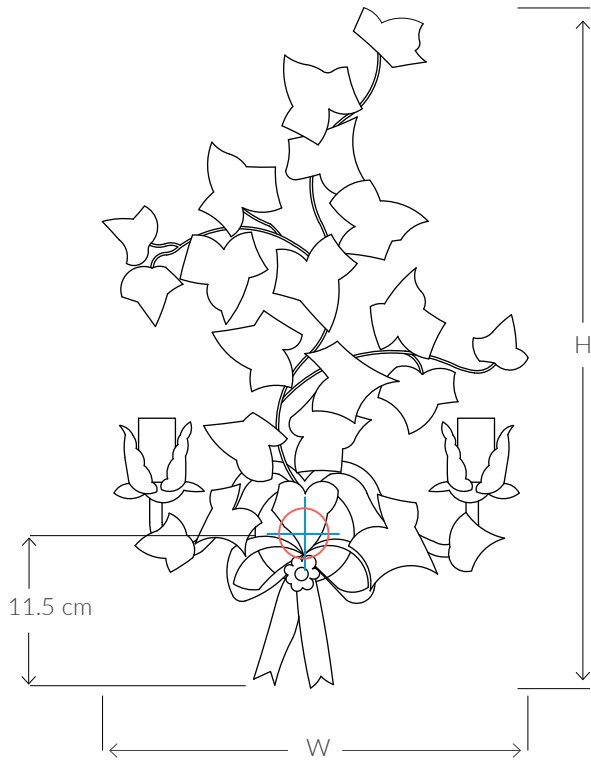

IVY  
METAL WALL LIGHT I0593

SIZES\*

2 light	H 52cm H 20.5"	W 30cm W 11.8"	D10cm D 3.9"	Kg 0,5 Lb 1.1
---------	-------------------	-------------------	-----------------	------------------

Bespoke size available

Consult chart (right) for sizing

\*The height of the wall light is taken from the lowest point of the fitting to the top of the wall light.

All our product are handmade, therefore small variances may occur.