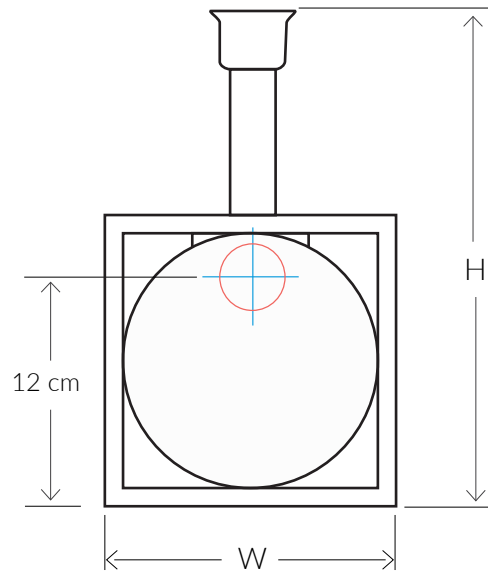

SIZES\*

1 light	H 27cm	W 16cm	D 7cm
	H 10.6"	W 6.3"	D 2.8"

Consult chart (right) for sizing

\*The height of the wall light is taken from the lowest point of the fitting to the top of the wall light. (Shade excluded)