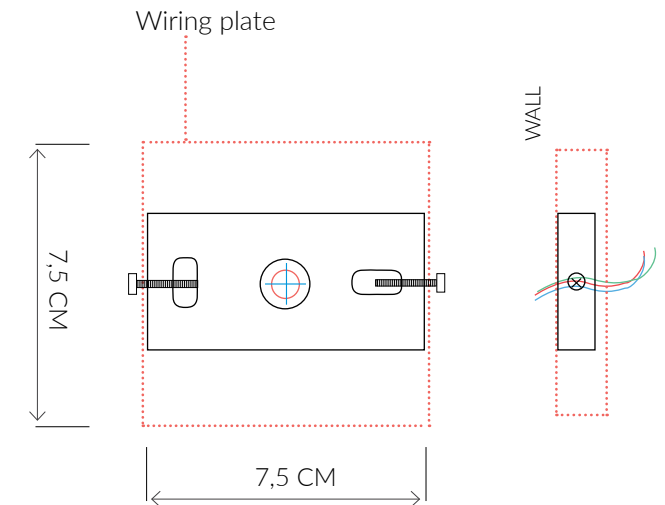

SHADES

Silk and Cotton shades available for this product
Colour palettes available online.