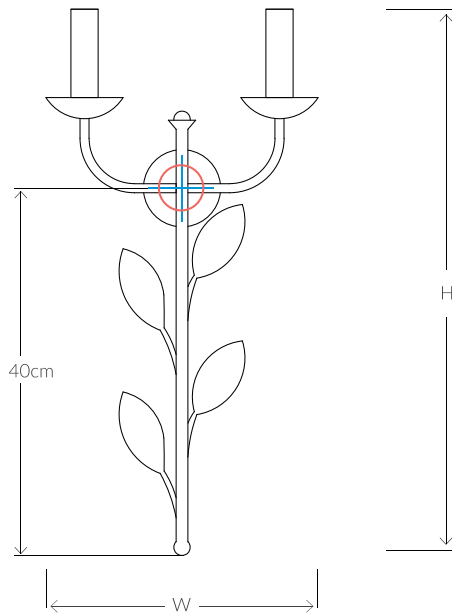

ABRISSI LIGHTING

FOLIAGE METAL WALL LIGHT | 0929

Consult chart (right) for sizing

*The height of the wall light is taken from the lowest point of the fitting to the top of the wall light.

All our product are handmade, therefore small variances may occur.

SIZES*

2 light shorts	H 44cm	W 30cm	D 11cm	Kg 0.5
	H 17.3 "	W 11.8 "	D 4.3 "	Lb 1.1
2 light long	H 60cm	W 30cm	D 11cm	Kg 1
	H 23.6 "	W 11.8 "	D 4.3 "	Lb 2.2
4 light	H 100cm	W 40cm	D 11cm	Kg 1.5
	H 39.4 "	W 15.7 "	D 4.3 "	Lb 3.3