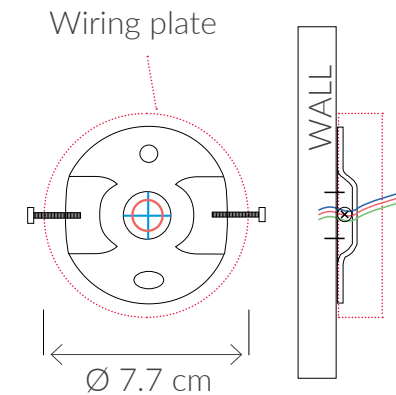

STANDARD

All lighting is made to CE standards

UL listing upon request

SHADES

Silk and Cotton shades available for this product.
Colour palettes available online.