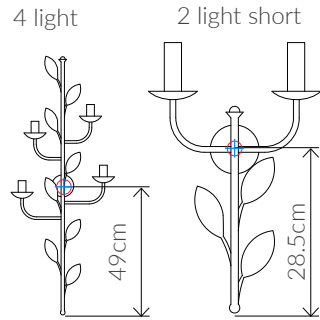

ABRISSI LIGHTING

FOLIAGE METAL WALL LIGHT | 0929

Consult chart (right) for sizing

*The height of the wall light is taken from the lowest point of the fitting to the top of the wall light.

All our product are handmade, therefore small variances may occur.

SIZES*

2 light shorts	H 44cm	W 30cm	D 11cm	Kg 0.5
	H 17.3 "	W 11.8 "	D 4.3 "	Lb 1.1
2 light long	H 60cm	W 30cm	D 11cm	Kg 1
	H 23.6 "	W 11.8 "	D 4.3 "	Lb 2.2
4 light	H 100cm	W 40cm	D 11cm	Kg 1.5
	H 39.4 "	W 15.7 "	D 4.3 "	Lb 3.3