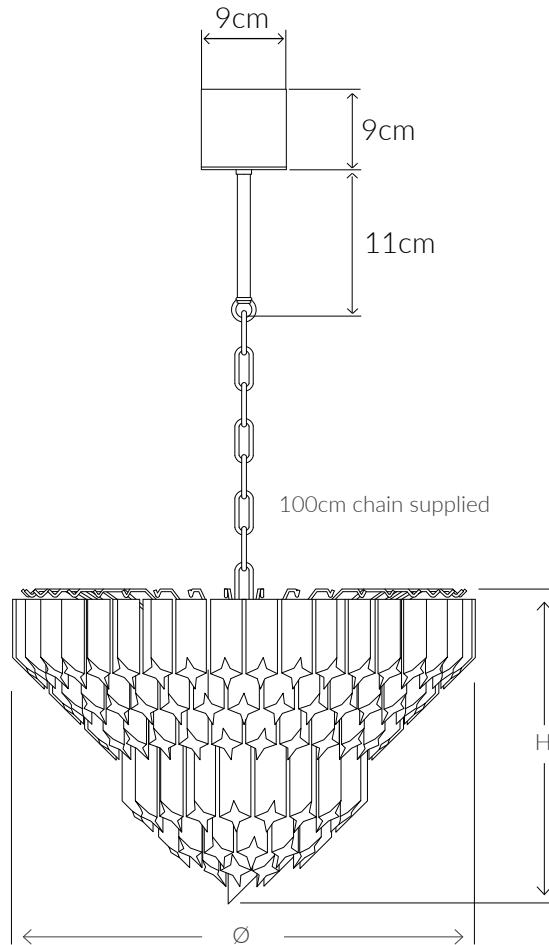

ABRISSEI LIGHTING

BROADWAY

MURANO BAR CHANDELIER 10995

MATERIALS

MURANO
Hand crafted murano

OTHER FINISHES
Frame available in Chrome
or Gold

MURANO COLOURS

Colour palettes available online

SUSPENSION

All ceiling lights are supplied with approximately 100cm or 40" of chain. If additional chain is required please specify. Additional costs may apply.

FIXING

Ensure the hook is suitable to carry the weight of the product and fitted before the chandelier installation.
Ceiling Hook not supplied.

INSTALLATION

Fixture requires on site assembly by a qualified electrician.

ELECTRICALS

LED bulbs - recommended for products sold with shades
Lightbulbs are not supplied .

UK

220V E14 Candle bulb
40W max per bulb (Standard) - 6W LED per bulb

USA

120V E12 Candle bulb

USA Regulations may affect the Design.

STANDARD

All lighting is made to CE standards
UL listing upon request

SHADES

Shades are not available for this product.

Consult chart (right) for sizing

*The product height, does not include the ceiling cup dimension.
Please refer to the diagram above for the ceiling cup dimensions.

All products are handmade, therefore variances may occur.