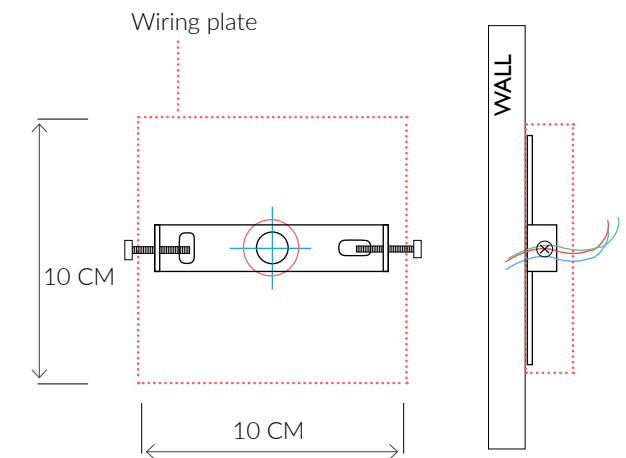

STANDARD

All lighting is made to CE standards
UL listing upon request

SHADES

Silk and Cotton shades available for this product.
Colour palettes available online.