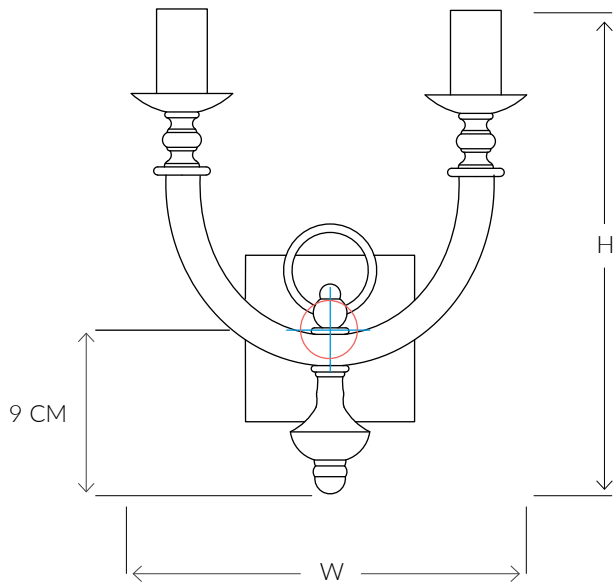

ASTAIRE MINI
METAL WALL LIGHT | 0562

Consult chart (right) for sizing

*The height of the wall light is taken from the lowest point of the fitting to the top of the wall light.

All our products are handmade, therefore small variances may occur.

SIZES*

2 light	H 27cm H 11.8 "	W 18cm W 11 "	D 10cm D 3.9 "	Kg 1 Lb 2.2
---------	--------------------	------------------	-------------------	----------------

Bespoke size available

FINISHES AVAILABLE

Colour palettes available online.