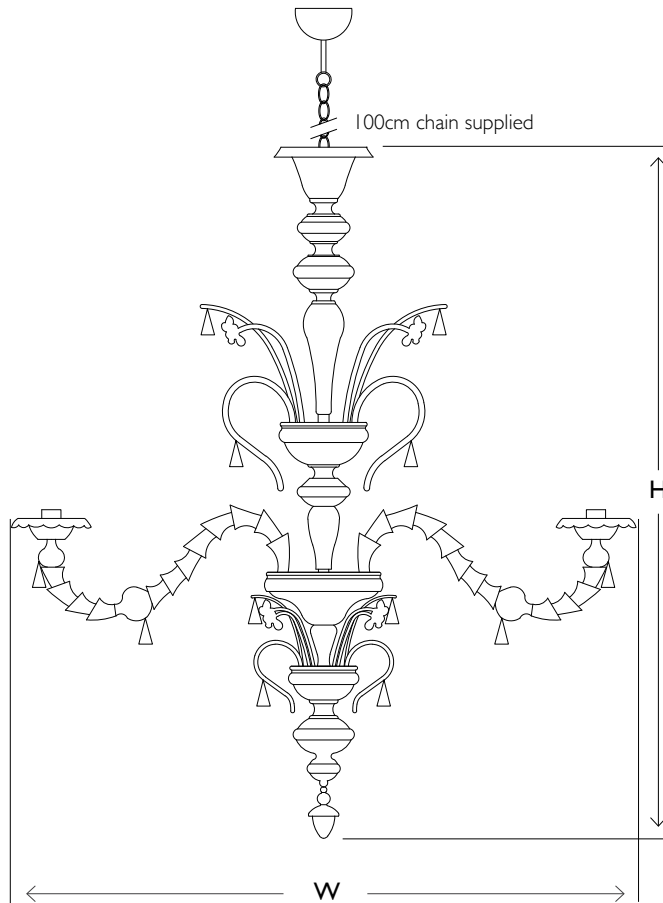

# VILLAVERDE

LONDON  
CATHERINE  
MURANO CHANDELIER 10382

Consult chart (right) for sizing

\*The height of the ceiling light is taken from the lowest point of the fitting to where the chain starts. An allowance of approximately 18cm or 7" should be added to the height of such ceiling lights to allow for a minimal length of chain and the ceiling rose.

### SIZES\* Bespoke sizes available

12 light	H 145cm H 57.1"	W 130cm W 51.2"	Kg 62 Lb 136.7
----------	--------------------	--------------------	-------------------