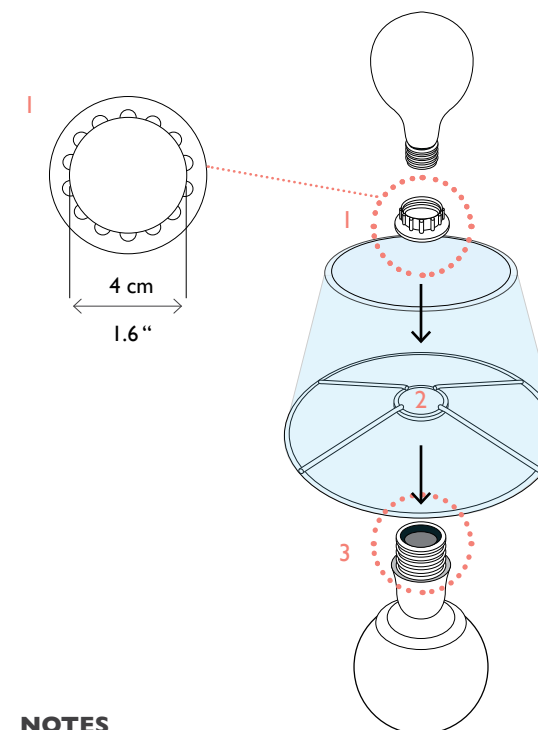

ELECTRICALS

Lightbulbs are not supplied

UK

220V E27 Candle bulb, 25W / 40W max

USA

120V E26 Candle bulb 40W max

STANDARD

All lighting is made to CE standards

UL listing upon request