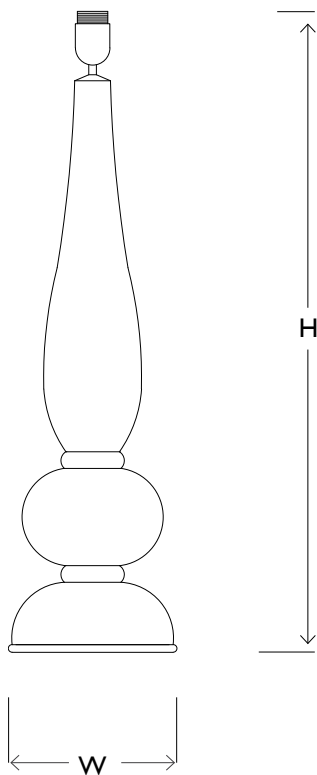

# VILLAVERDE

LONDON

PORTICO

MURANO TABLE LAMP 10942

Consult chart (right) for sizing

Consult chart (right) for sizing

\*The Height of the Table lamp is taken from the lowest point of the products to the light fitting. (Shades excluded)

## BESPOKE SIZES AVAILAIBLE\*

SIZES\*

l light

H 78 cm  
H 31"

W 21cm  
W 8.3"

Measurements exclude shade