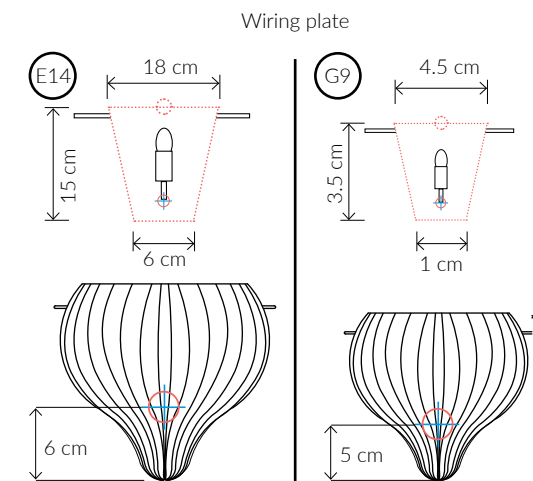

STANDARD

All lighting is made to CE standards

UL listing upon request

SHADES

Silk and Cotton shades available for this product.
Colour palettes available online.

www.villaverde.london