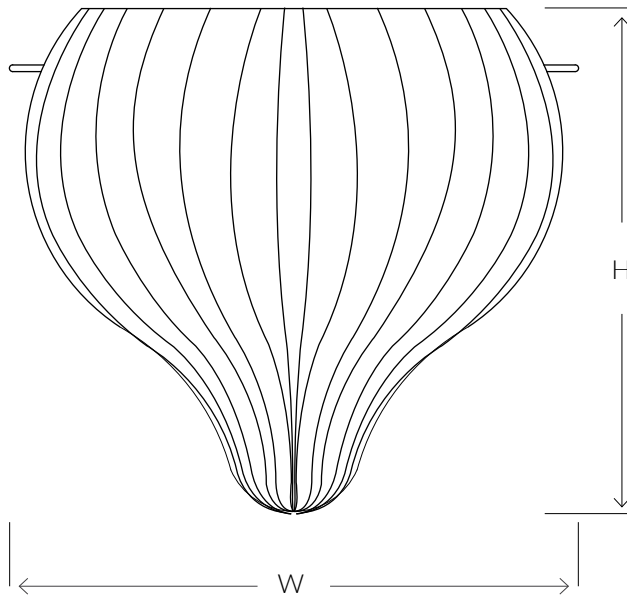

VILLAVERDE

LONDON

HUDSON

MURANO WALL LIGHT 10863

Consult chart (right) for sizing

*The height of the wall light is taken from the lowest point of the fitting to the top of the wall light.

All our product are handmade, therefore small variances may occur.

info@villaverdeltd.com

SIZES*

1 light (G9)	H 14cm H 5.5"	W 18cm W 7.1"	D 10cm D 3.9"
1 light (E14)	H 21cm H 8.3"	W 25cm W 9.8"	D 13cm D 5.1"

Bespoke size available

FINISHES AVAILABLE

Colour palettes available online.