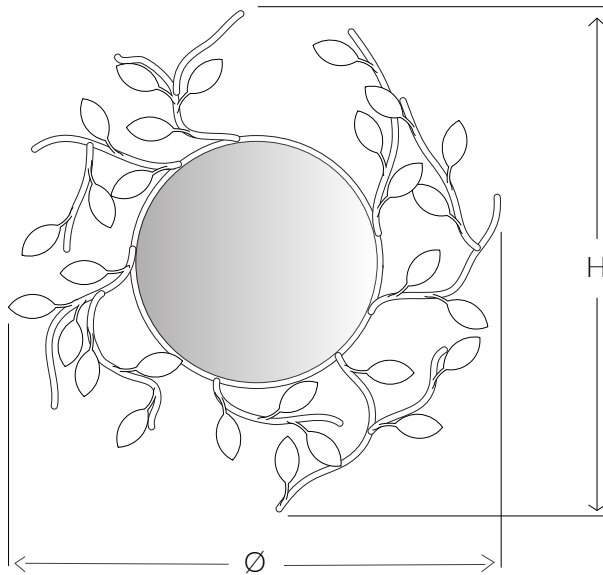

VILLAVERDE

LONDON

FOLIAGE CONTEMPORARY MIRROR

METAL MIRROR 11097

MATERIALS

METAL

Hand painted metal.

METAL FINISHES

Colour palettes available online.

DETAILS

INSTALLATION

Ensure wall fixing (not supplied) is suitable for mirror weight and hook.

FITTING

Fixing - Vertical

SIZES*

H 100cm	Ø 100cm	Kg 15
H 39.4"	Ø 30.4"	Lbs 33.1
H 120cm	Ø 120cm	Kg 17
H 47.2"	Ø 47.2"	Lbs 37.5

Bespoke size available

Mirror hook.

Consult chat (right) for sizing

All our product are handmade, therefore variances may occur.