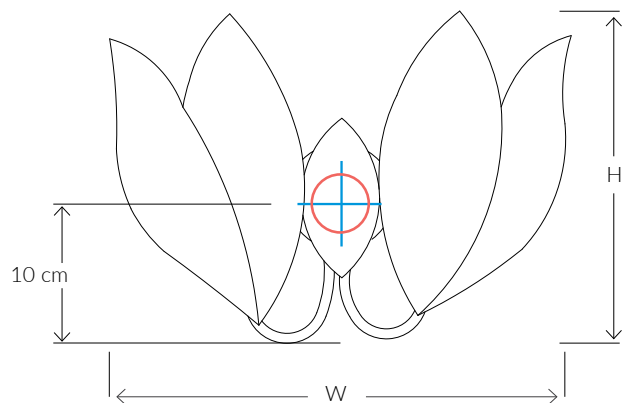

ORCHID
METAL WALL LIGHT 10762

Consult chart (right) for sizing

*The height of the wall light is taken from the lowest point of the fitting to the top of the wall light.

All Products are handmade, therefore variances may occur.

SIZE*

1 light	H 22cm H 8.7"	W 15cm W 5.9"	D 12cm D 4.7"	Kg 0,5 Lb 1.1
2 light	H 26cm H 10.2"	W 30cm W 11.8"	D 14cm D 5.5"	Kg 0,5 Lb 1.1

Bespoke size available

FINISHES AVAILABLE

Colour palettes available online