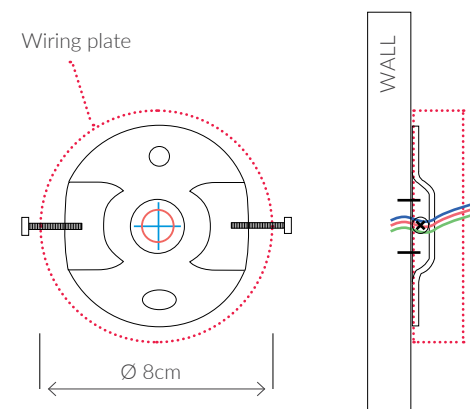

STANDARD

All lighting is made to CE standards
UL listing upon request

SHADES

Shades are not available for this product.