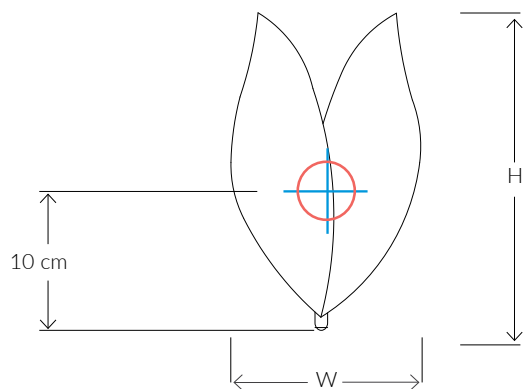

ORCHID
METAL WALL LIGHT 10762

Consult chart (right) for sizing

*The height of the wall light is taken from the lowest point of the fitting to the top of the wall light.

All Products are handmade, therefore variances may occur.

SIZE*

1 light	H 22cm H 8.7"	W 15cm W 5.9"	D 12cm D 4.7"	Kg 0,5 Lb 1.1
2 light	H 26cm H 10.2"	W 30cm W 11.8"	D 14cm D 5.5"	Kg 0,5 Lb 1.1

Bespoke size available

FINISHES AVAILABLE

Colour palettes available online