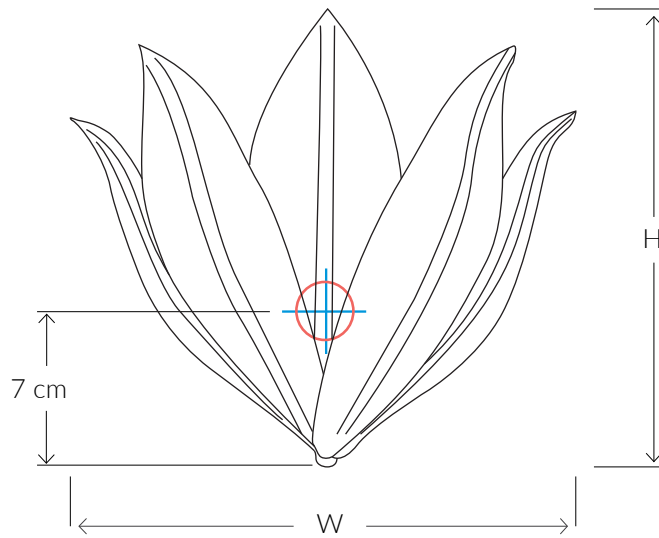

ORCHID 5 LEAVES
METAL WALL LIGHT 11106

SIZES*

1 light	H 21cm	W 26cm	D 17	Kg 0.5
	H 8.2"	W 10.3"	D 6.6"	Lb 1.1

Bespoke size available

Consult chart (right) for sizing

*The height of the wall light is taken from the lowest point of the fitting to the top of the wall light.