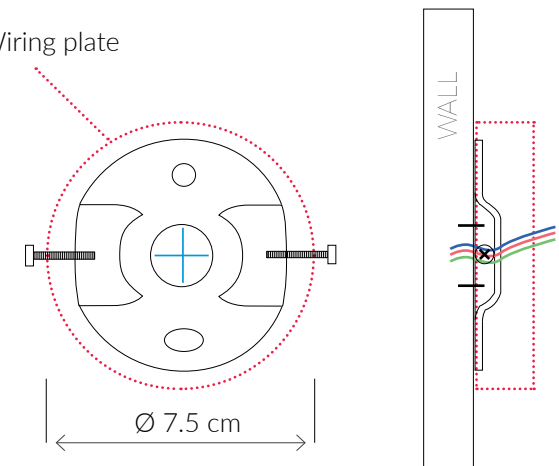

Wiring plate

SHADES

Shades are not available on this product.