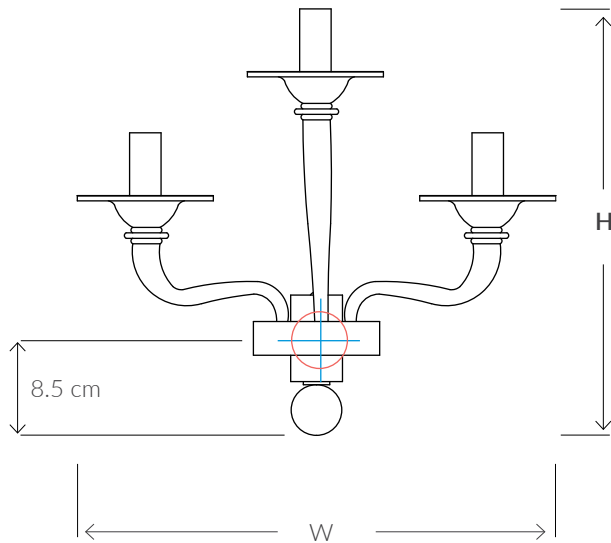

LLOYD

MURANO WALL LIGHT | 1011

Consult chart (right) for sizing

*The height of the wall light is taken from the lowest point of the fitting to the top of the wall light.

All our product are handmade, therefore small variances may occur.

SIZES*

2 light	H 30cm	W 42cm	D 22cm
	H 11.8 "	W 16.5 "	D 8.7 "
3 light	H 20cm	W 42cm	D 30cm
	H 7.9 "	W 16.5 "	D 11.8 "

Bespoke size available

FINISHES AVAILABLE

Colour palettes available online.

INSTALLATION