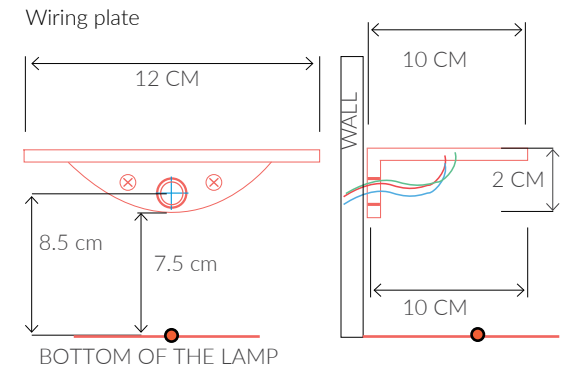

STANDARD

All lighting is made to CE standards
UL listing upon request

SHADES

Silk and Cotton shades available for this product.
Colour palettes available online.