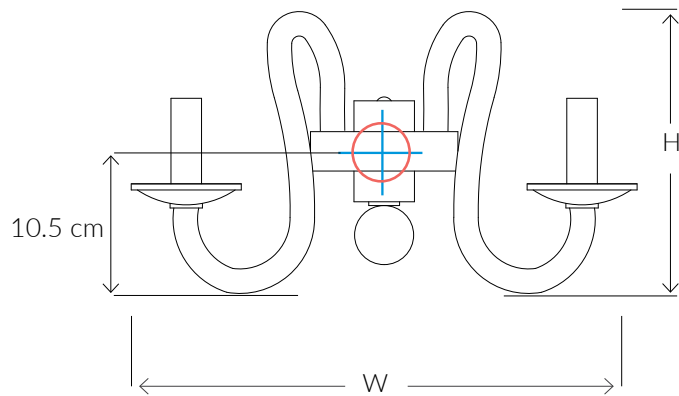

### SIZES\*

2 light	H 20cm H 7.9 "	W 42cm W16.5 "	D 22cm D 8.7 "
3 light	H 20cm H 7.9 "	W 42cm W16.5 "	D 30cm D 11.8 "

Bespoke size available

Consult chart (right) for sizing

\*The height of the wall light is taken from the lowest point of the fitting to the top of the wall light.